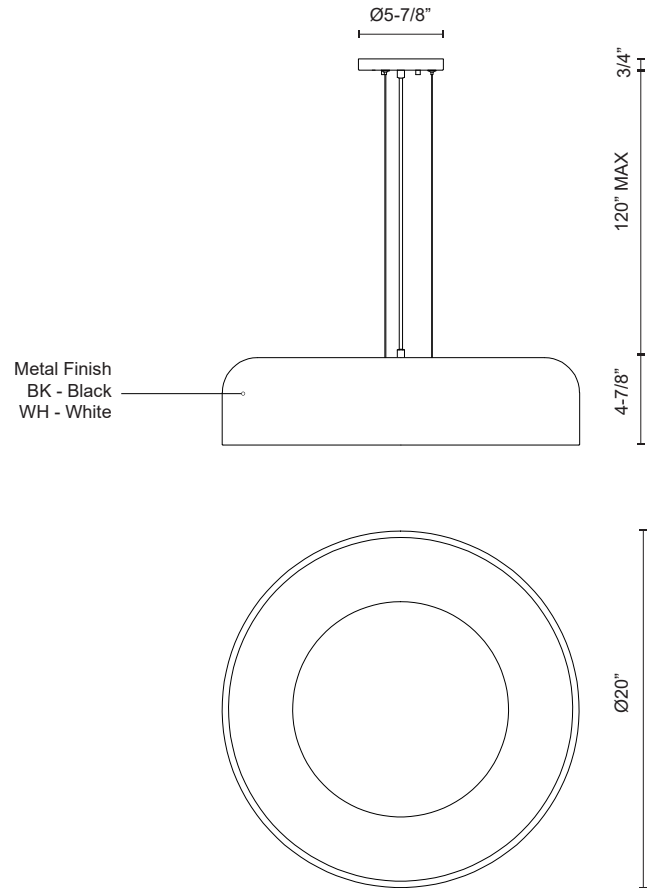

BEACON PD13120-5CCT

PENDANTS

PROJECT

PD13120-WH-5CCT

White

PD13120-BK-5CCT

Black

SPECIFICATION DETAILS

Fixture Dimensions	D20" x H4-7/8"
Light Source	AC LED Module
Wattage	24W
Total Lumens	1600lm
Delivered Lumens	1292lm
Voltage	120V
Color Temperature	Selectable CCT 2700K/3000K/3500K/4000K/5000K
CRI (Ra)	90CRI
LED Rated Life	50,000 hours
Dimming	100% - 10%, ELV Dimmer (Not Included)
Diffuser Details	Opal Glass
Shade Details	Heavy Spun Steel Shade
Adjustable	Yes
Wire Length	120" Max
Wire Type	Clear Aircraft Cable, BK - Black Braided Cord; WH - White Braided Cord;
Minimum Hang Height	9"
Sloped Ceiling Adaptable	Yes
Location	Dry
Illumination Direction	Downlight
CEC Title 24 JA8	Yes, JA8-2022
Canopy Dimensions	D5-7/8" x H3/4"
Paint Finish	BK01; WH01;

* For custom options, consult factory for details.

* For warranty information, please visit www.kuzcolighting.com/warranty

DESCRIPTION

The Beacon family is bold, contemporary, and timeless. Made with a steel shade and a powder-coated finish, this classic form can complement any space. Even illumination is produced with LED technology. Available as a flush mount or pendant in two sizes.