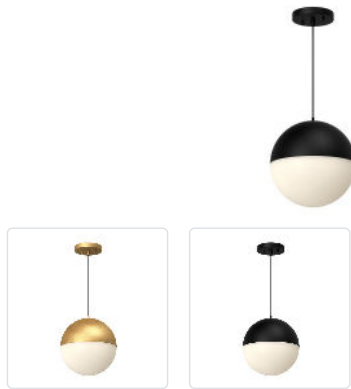

**MONAE**  
**PD11710**  
PENDANTS

PROJECT

PD11710-BG  
Brushed Gold

PD11710-BK  
Black

**SPECIFICATION DETAILS**

<b>Fixture Dimensions</b>	D10" x H10-7/8"
<b>Light Source</b>	AC LED Module
<b>Wattage</b>	26W
<b>Total Lumens</b>	2000lm
<b>Delivered Lumens</b>	BG-1135lm*; BK-978lm;
<b>Voltage</b>	120V
<b>Color Temperature</b>	3000K
<b>CRI (Ra)</b>	90CRI
<b>Optional Color Temps</b>	2700K - 5000K Available, Minimum Order Quantities Apply
<b>LED Rated Life</b>	50,000 hours
<b>Dimming</b>	100% - 10%, ELV Dimmer (Not Included)
<b>Glass Details</b>	Opal Glass
<b>Adjustable</b>	Yes
<b>Wire Length</b>	120" Max
<b>Wire Type</b>	Black Braided Cord
<b>Minimum Hang Height</b>	15"
<b>Location</b>	Dry
<b>Energy Star Certified</b>	BK - Energy Star Compliant
<b>Canopy Dimensions</b>	D4-3/4" x H7/8"
<b>Sloped Ceiling Adaptable</b>	Yes
<b>CEC Title 24 JA8</b>	Yes, JA8-2022
<b>Paint Finish</b>	BG01; BK02;

\* For custom options, consult factory for details.

\* For warranty information, please visit [www.kuzcolighting.com/warranty](http://www.kuzcolighting.com/warranty)

**DESCRIPTION**

One of our best-selling designs is the retro-style Monae Collection. These decadent orb-shaped lamps are available in a striking black or dazzling brushed gold finish that plays well with modern and retro décor. Available in three different-sized pendants with 120" cables.