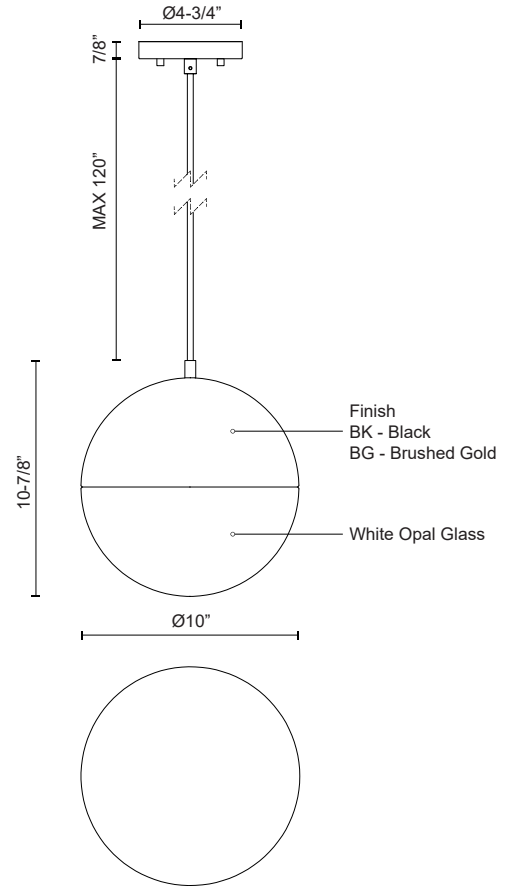

KUZCO

CANADA: 19054 28TH AVENUE - SURREY, BC V3Z 6M3
USA: 3035 E. LONE MOUNTAIN ROAD - LAS VEGAS, NV 89081

WWW.KUZCOLIGHTING.COM

© 2016 KUZCO LIGHTING. ALL RIGHTS RESERVED.

COMMENT