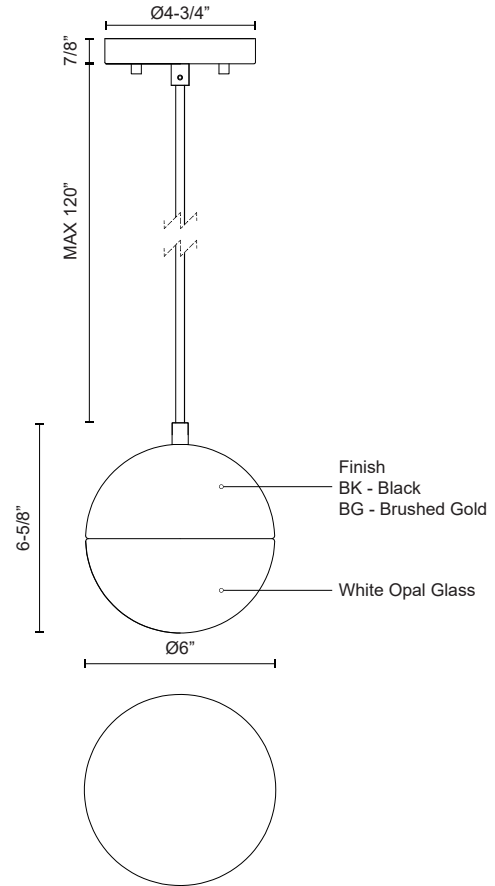

MONAE PD11706

PENDANTS

PROJECT

PD11706-BG
Brushed Gold

PD11706-BK
Black

SPECIFICATION DETAILS

Fixture Dimensions	D6" x H6-5/8"
Light Source	AC LED Module
Wattage	13W
Total Lumens	800lm
Delivered Lumens	BG-450lm*; BK-383lm;
Voltage	120V
Color Temperature	3000K
CRI (Ra)	90CRI
Optional Color Temps	2700K - 5000K Available, Minimum Order Quantities Apply
LED Rated Life	50,000 hours
Dimming	100% - 10%, ELV Dimmer (Not Included)
Glass Details	Opal Glass
Adjustable	Yes
Wire Length	120" Max
Wire Type	Black Braided Cord
Minimum Hang Height	10"
Location	Dry
Canopy Dimensions	D4-3/4" x E7/8"
Sloped Ceiling Adaptable	Yes
CEC Title 24 JA8	Yes, JA8-2022
Paint Finish	BG01; BK02;

* For custom options, consult factory for details.

* For warranty information, please visit www.kuzcolighting.com/warranty

DESCRIPTION

One of our best-selling designs is the retro-style Monae Collection. These decadent orb-shaped lamps are available in a striking black or dazzling brushed gold finish that plays well with modern and retro décor. Available in three different-sized pendants with 120" cables.