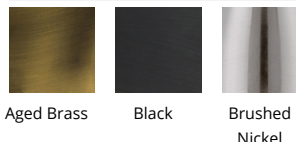

### FINISHES:

Aged Brass

Black

Brushed Nickel