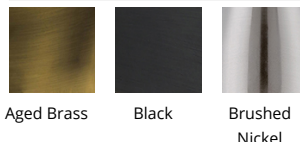

### FINISHES:

Aged Brass

Black

Brushed Nickel

#### FINISHES:

Aged Brass

Black

Brushed Nickel