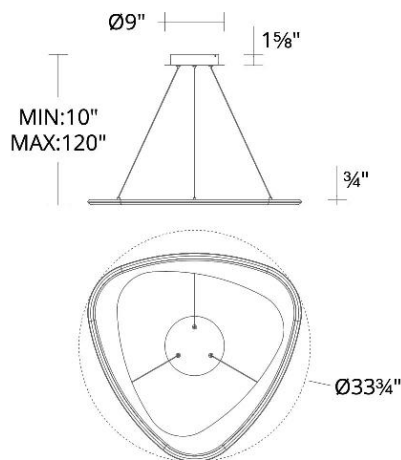

WAC LIGHTING

Oyster

Pendant 4CCT

Fixture Type: _____

Catalog Number: _____

Project: _____

Location: _____

Model & Size	Color Temp	Finish	LED Watts	LED Lumens	Delivered Lumens
PD-41433 33"	2700K	BC Black Chrome	38 W	2642	1482
	3000K		38 W	2642	1482
	3500K		38 W	2642	1482
	4000K		38 W	2642	1482

SPECIFICATIONS

Color Temp:	4000K,3500K,3000K,2700K
Input:	120-277V,50/60Hz
CRI:	90
Dimming:	ELV: 100-10% ,TRIAC: 100-5%
Rated Life:	50000 Hours
Standards:	ETL, cETL Damp Location Listed
Construction:	Aluminum body, silicone diffuser

FINISHES:

- Black
- Chrome

LINE DRAWING:

PD-41433