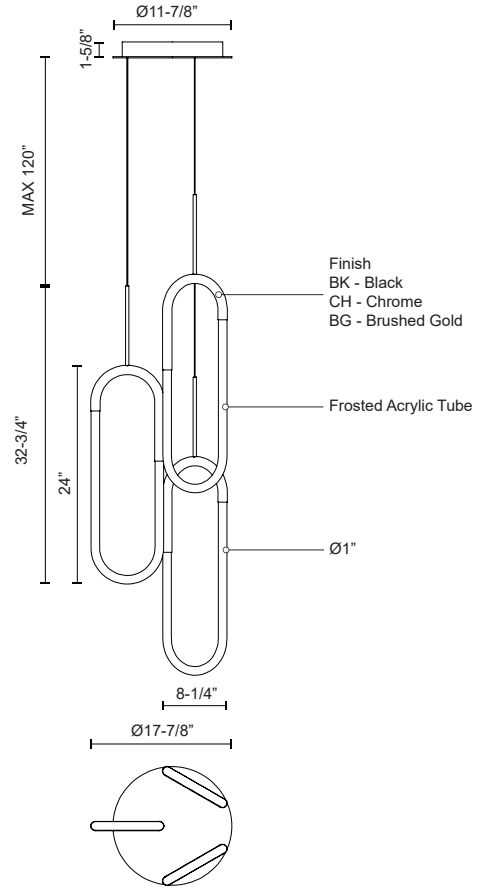

HURON MP95103

PENDANTS

PROJECT

MP95103-BK
Black

MP95103-CH
Chrome

MP95103-BG
Brushed Gold

SPECIFICATION DETAILS

Fixture Dimensions	D17-7/8" x H32-3/4"
Light Source	LED with DC Driver
Wattage	30W
Total Lumens	2550lm
Delivered Lumens	1650lm*
Voltage	120V
Color Temperature	3000K
CRI (Ra)	90CRI
Optional Color Temps	2700K - 5000K Available, Minimum Order Quantities Apply
LED Rated Life	50,000 hours
Dimming	100% - 10%, TRIAC or ELV Dimmer (Not Included)
Diffuser Details	Frosted acrylic diffuser
Adjustable	Yes
Wire Length	120" Max
Wire Type	Black Coaxial Wire
Minimum Hang Height	38"
Sloped Ceiling Adaptable	Yes
Location	Dry
CEC Title 24 JA8	Yes, JA8-2022
Canopy Dimensions	D11-7/8" x H1-5/8"
Paint Finish	BG01; BK01; CH01;

* For custom options, consult factory for details.

* For warranty information, please visit www.kuzcolighting.com/warranty

DESCRIPTION

Extruded aluminum body, acrylic frosted tube, matte powder-coated or plated finish