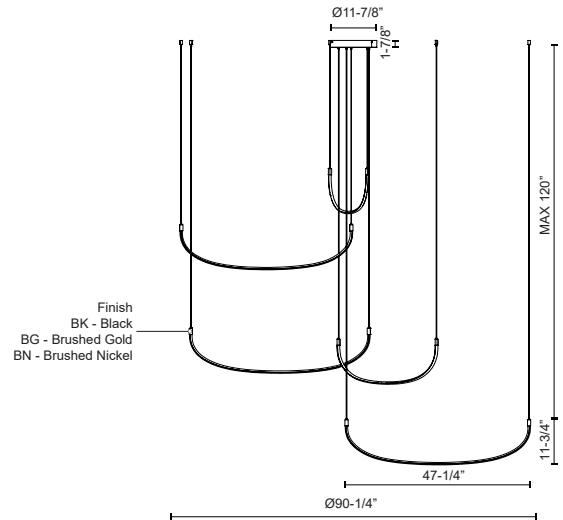

### SPECIFICATION DETAILS

<b>Fixture Dimensions</b>	D90-1/4" x H11-3/4"
<b>Light Source</b>	LED with DC Driver
<b>Wattage</b>	118W
<b>Total Lumens</b>	10400lm
<b>Delivered Lumens</b>	BG-7680lm; BK-7386lm; WH-7728lm;
<b>Voltage</b>	120V
<b>Color Temperature</b>	3000K
<b>CRI (Ra)</b>	90CRI
<b>Optional Color Temps</b>	2700K - 5000K Available, Minimum Order Quantities Apply
<b>LED Rated Life</b>	50,000 hours
<b>Dimming</b>	100% - 10%, TRIAC or ELV Dimmer (Not Included)
<b>Adjustable</b>	Yes
<b>Wire Length</b>	120" Max
<b>Wire Type</b>	BG - Black Wire; BK - Black Wire; BN-Clear Wire;
<b>Minimum Hang Height</b>	16"
<b>Sloped Ceiling Adaptable</b>	Yes
<b>Location</b>	Dry
<b>CEC Title 24 JA8</b>	Yes, JA8-2022
<b>Canopy Dimensions</b>	D11-7/8" x H1-7/8"
<b>Paint Finish</b>	BG01; BK02; BN01;

### DESCRIPTION

The Talis is a new take on a Kuzco classic. Forged as a simple yet organic "U" shaped bar of illumination, the Talis is minimal and stylish at the same time. When layered in three or five bars of illumination, the Talis creates a unique melody that is sure to be the statement of any space. Adjust each bar to the height and space you like with this versatile collection.