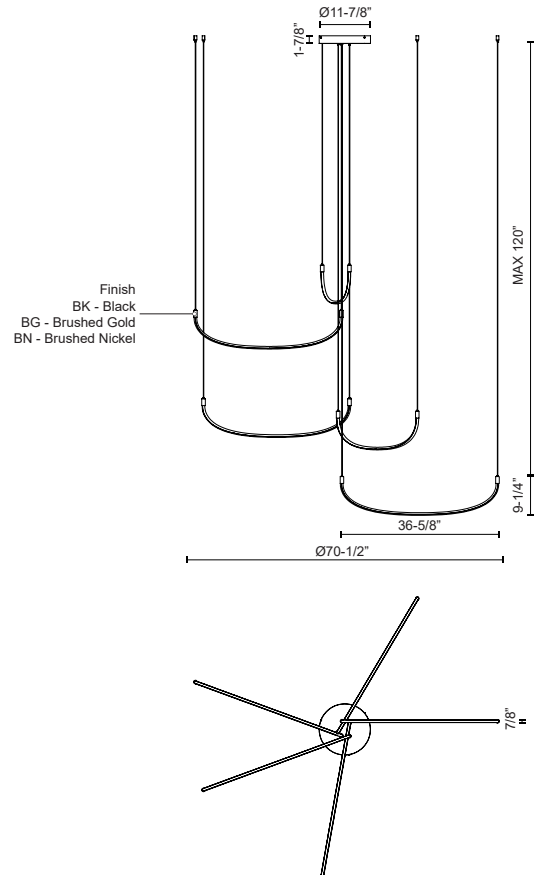

TALIS
MP89570
PENDANTS

PROJECT

MP89570-BG
Brushed Gold

MP89570-BK
Black

MP89570-BN
Brushed Nickel

SPECIFICATION DETAILS

Fixture Dimensions	D70-1/2" x H9-1/4"
Light Source	LED with DC Driver
Wattage	80W
Total Lumens	6960lm
Delivered Lumens	BG-5120lm; BK-4924lm; WH-5152lm;
Voltage	120V
Color Temperature	3000K
CRI (Ra)	90CRI
Optional Color Temps	2700K - 5000K Available, Minimum Order Quantities Apply
LED Rated Life	50,000 hours
Dimming	100% - 10%, TRIAC or ELV Dimmer (Not Included)
Adjustable	Yes
Wire Length	120" Max
Wire Type	BG - Black Wire; BK - Black Wire; BN-Clear Wire;
Minimum Hang Height	14"
Sloped Ceiling Adaptable	Yes
Location	Dry
CEC Title 24 JA8	Yes, JA8-2022
Canopy Dimensions	D11-7/8" x H1-7/8"
Paint Finish	BG01; BK02; BN01;

* For custom options, consult factory for details.

* For warranty information, please visit www.kuzcolighting.com/warranty

DESCRIPTION

The Talis is a new take on a Kuzco classic. Forged as a simple yet organic "U" shaped bar of illumination, the Talis is minimal and stylish at the same time. When layered in three or five bars of illumination, the Talis creates a unique melody that is sure to be the statement of any space. Adjust each bar to the height and space you like with this versatile collection.