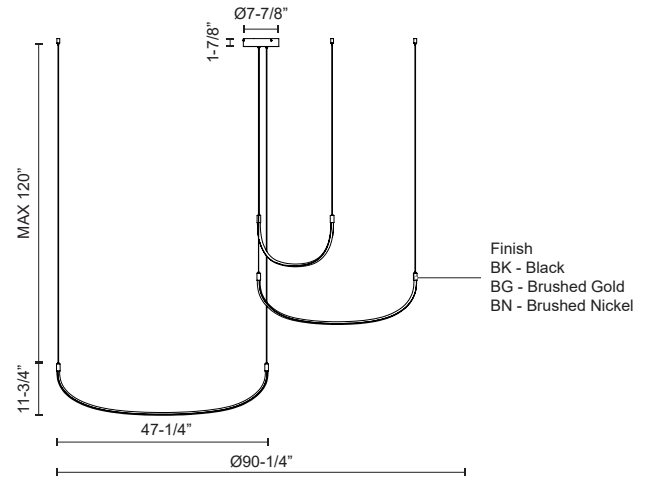

TALIS
MP89390
 PENDANTS

PROJECT

MP89390-BG
 Brushed Gold

MP89390-BN
 Brushed Nickel

MP89390-BK
 Black

SPECIFICATION DETAILS

Fixture Dimensions	D90-1/4" x H11-3/4"
Light Source	LED with DC Driver
Wattage	70W
Total Lumens	6240lm
Delivered Lumens	BG-4608lm; BK-4432lm; WH-4637lm;
Voltage	120V
Color Temperature	3000K
CRI (Ra)	90CRI
Optional Color Temps	2700K - 5000K Available, Minimum Order Quantities Apply
LED Rated Life	50,000 hours
Dimming	100% - 10%, TRIAC or ELV Dimmer (Not Included)
Adjustable	Yes
Wire Length	120" Max
Wire Type	BG - Black Wire; BK - Black Wire; BN-Clear Wire;
Minimum Hang Height	16"
Sloped Ceiling Adaptable	Yes
Location	Dry
Illumination Direction	Downlight
CEC Title 24 JA8	Yes, JA8-2022
Paint Finish	BG01; BK02; BN01;
Canopy Dimensions	D7-7/8" x H1-7/8"

* For custom options, consult factory for details.
 * For warranty information, please visit www.kuzcolighting.com/warranty

DESCRIPTION

The Talis is a new take on a Kuzco classic. Forged as a simple yet organic "U" shaped bar of illumination, the Talis is minimal and stylish at the same time. When layered in three or five bars of illumination, the Talis creates a unique melody that is sure to be the statement of any space. Adjust each bar to the height and space you like with this versatile collection.