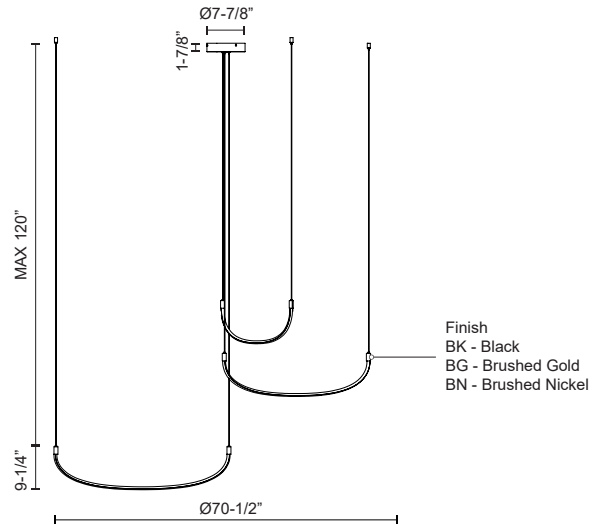

#### SPECIFICATION DETAILS

<b>Fixture Dimensions</b>	D70-1/2" x H9-1/4"
<b>Light Source</b>	LED with DC Driver
<b>Wattage</b>	56W
<b>Total Lumens</b>	4160lm
<b>Delivered Lumens</b>	BG-3328lm; BK-3200lm; WH-3349lm;
<b>Voltage</b>	120V
<b>Color Temperature</b>	3000K
<b>CRI (Ra)</b>	90CRI
<b>Optional Color Temps</b>	2700K - 5000K Available, Minimum Order Quantities Apply
<b>LED Rated Life</b>	50,000 hours
<b>Dimming</b>	100% - 10%, TRIAC or ELV Dimmer (Not Included)
<b>Adjustable</b>	Yes
<b>Wire Length</b>	120" Max
<b>Wire Type</b>	BG - Black Wire; BK - Black Wire; BN-Clear Wire;
<b>Minimum Hang Height</b>	14"
<b>Sloped Ceiling Adaptable</b>	Yes
<b>Location</b>	Dry
<b>CEC Title 24 JA8</b>	Yes, JA8-2022
<b>Canopy Dimensions</b>	D7-7/8" x H1-7/8"
<b>Paint Finish</b>	BG01; BK02; BN01;

#### DESCRIPTION

The Talis is a new take on a Kuzco classic. Forged as a simple yet organic "U" shaped bar of illumination, the Talis is minimal and stylish at the same time. When layered in three or five bars of illumination, the Talis creates a unique melody that is sure to be the statement of any space. Adjust each bar to the height and space you like with this versatile collection.