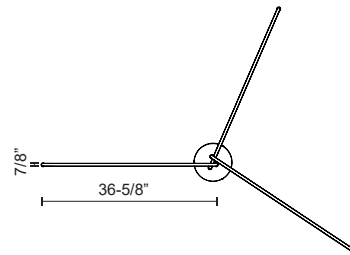

#### SPECIFICATION DETAILS

<b>Fixture Dimensions</b>	D70-1/2" x H9-1/4"
<b>Light Source</b>	LED with DC Driver
<b>Wattage</b>	56W
<b>Total Lumens</b>	4160lm
<b>Delivered Lumens</b>	BG-3328lm; BK-3200lm; WH-3349lm;
<b>Voltage</b>	120V
<b>Color Temperature</b>	3000K
<b>CRI (Ra)</b>	90CRI
<b>Optional Color Temps</b>	2700K - 5000K Available, Minimum Order Quantities Apply
<b>LED Rated Life</b>	50,000 hours
<b>Dimming</b>	100% - 10%, TRIAC or ELV Dimmer (Not Included)
<b>Adjustable</b>	Yes
<b>Wire Length</b>	120" Max
<b>Wire Type</b>	BG - Black Wire; BK - Black Wire; BN-Clear Wire;
<b>Minimum Hang Height</b>	14"
<b>Sloped Ceiling Adaptable</b>	Yes
<b>Location</b>	Dry
<b>CEC Title 24 JA8</b>	Yes, JA8-2022
<b>Canopy Dimensions</b>	D7-7/8" x H1-7/8"
<b>Paint Finish</b>	BG01; BK02; BN01;

#### DESCRIPTION

The Talis is a new take on a Kuzco classic. Forged as a simple yet organic "U" shaped bar of illumination, the Talis is minimal and stylish at the same time. When layered in three or five bars of illumination, the Talis creates a unique melody that is sure to be the statement of any space. Adjust each bar to the height and space you like with this versatile collection.