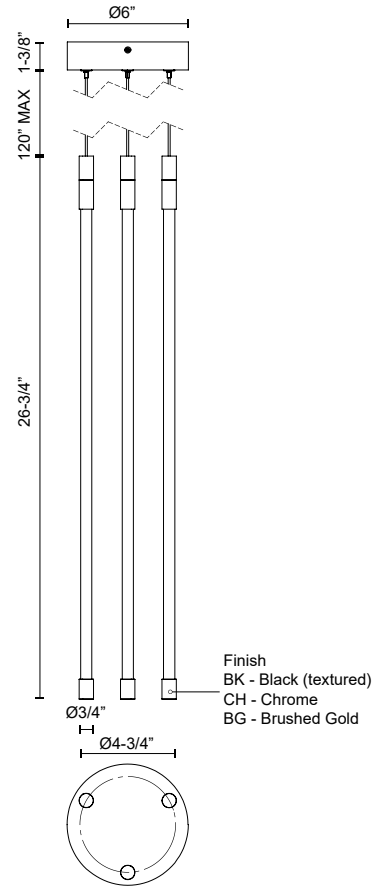

MOTIF MP75227

PENDANTS

PROJECT

SPECIFICATION DETAILS

Fixture Dimensions	D5-1/2" x H26-3/4"
Light Source	LED with DC Driver
Wattage	26W
Total Lumens	2940lm
Delivered Lumens	2700lm*
Voltage	120V
Color Temperature	2700K
CRI (Ra)	90CRI
Optional Color Temps	2700K - 5000K Available, Minimum Order Quantities Apply
LED Rated Life	50,000 hours
Dimming	100% - 10%, TRIAC or ELV Dimmer (Not Included)
Glass Details	Clear Glass
Adjustable	Yes
Wire Length	120" Max
Wire Type	BG, BK - Black Coaxial Wire; CH - Clear Coaxial Wire;
Minimum Hang Height	30"
Sloped Ceiling Adaptable	No
Location	Dry
CEC Title 24 JA8	Yes, JA8-2022
Canopy Dimensions	D6" x H1-3/8"
Paint Finish	BG01; BK02; CH01;

* For custom options, consult factory for details.

* For warranty information, please visit www.kuzcolighting.com/warranty

DESCRIPTION

The Motif Collection is inspired by the multitude of configurations in which it can create. Each fixture is comprised of thin lines of light in a refractive cylinder, creating both clean lines and modern elegance. This collection features the latest in modern LED filament technology, creating a warm glow of light throughout each fixture that is both vintage and modern at once.

KUZCO

CANADA: 19054 28TH AVENUE - SURREY, BC V3Z 6M3

USA: 3035 E. LONE MOUNTAIN ROAD - LAS VEGAS, NV 89081

WWW.KUZCOLIGHTING.COM

© 2021 KUZCO LIGHTING. ALL RIGHTS RESERVED.

COMMENT