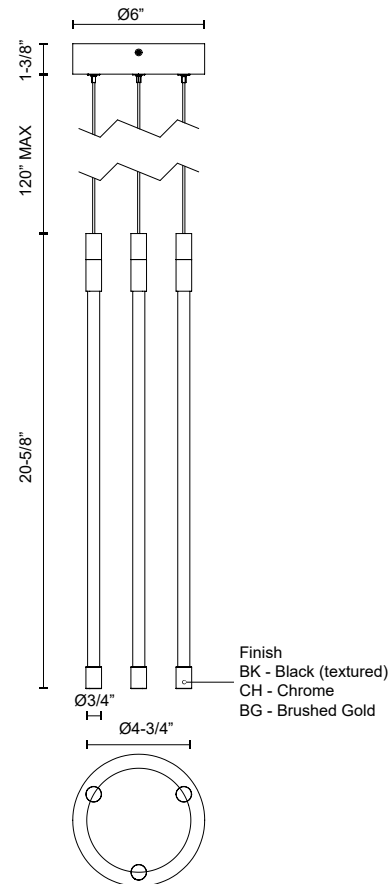

MOTIF MP75221

PENDANTS

PROJECT

SPECIFICATION DETAILS

Fixture Dimensions	D5-1/2" x H20-5/8"
Light Source	LED with DC Driver
Wattage	21W
Total Lumens	2415lm
Delivered Lumens	2115lm
Voltage	120V
Color Temperature	2700K
CRI (Ra)	90CRI
Optional Color Temps	2700K - 5000K Available, Minimum Order Quantities Apply
LED Rated Life	50,000 hours
Dimming	100% - 10%, TRIAC or ELV Dimmer (Not Included)
Glass Details	Clear Glass
Adjustable	Yes
Wire Length	120" Max
Wire Type	BG, BK - Black Coaxial Wire; CH - Clear Coaxial Wire;
Minimum Hang Height	24"
Sloped Ceiling Adaptable	No
Location	Dry
CEC Title 24 JA8	Yes, JA8-2022
Canopy Dimensions	D6" x H1-3/8"
Paint Finish	BG01; BK02; CH01;

* For custom options, consult factory for details.

* For warranty information, please visit www.kuzcolighting.com/warranty

DESCRIPTION

The Motif Collection is inspired by the multitude of configurations in which it can create. Each fixture is comprised of thin lines of light in a refractive cylinder, creating both clean lines and modern elegance. This collection features the latest in modern LED filament technology, creating a warm glow of light throughout each fixture that is both vintage and modern at once.

KUZCO

CANADA: 19054 28TH AVENUE - SURREY, BC V3Z 6M3

USA: 3035 E. LONE MOUNTAIN ROAD - LAS VEGAS, NV 89081

WWW.KUZCOLIGHTING.COM

© 2021 KUZCO LIGHTING. ALL RIGHTS RESERVED.

COMMENT