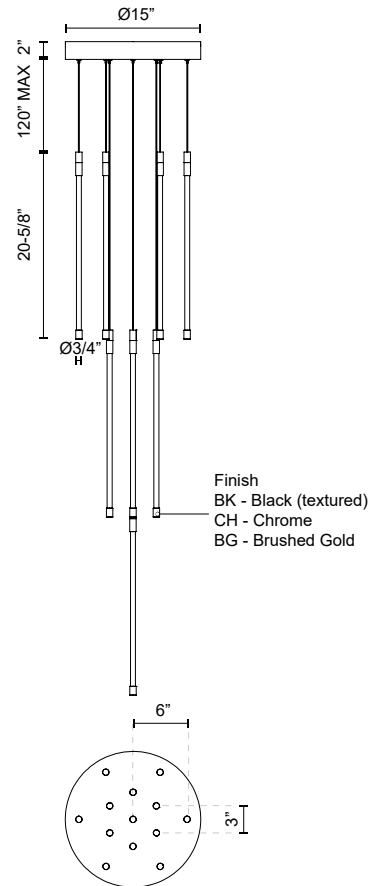

MOTIF MP75121

PENDANTS

PROJECT

MP75121-BK
Black

MP75121-CH
Chrome

MP75121-BG
Brushed Gold

SPECIFICATION DETAILS

Fixture Dimensions	D12-3/4" x H20-5/8"
Light Source	LED with DC Driver
Wattage	80W
Total Lumens	10500lm
Delivered Lumens	9165lm
Voltage	120V
Color Temperature	2700K
CRI (Ra)	90CRI
Optional Color Temps	2700K - 5000K Available, Minimum Order Quantities Apply
LED Rated Life	50,000 hours
Dimming	100% - 10%, TRIAC or ELV Dimmer (Not Included)
Glass Details	Clear Glass
Adjustable	Yes
Wire Length	120" Max
Wire Type	BG, BK - Black Coaxial Wire; CH - Clear Coaxial Wire;
Minimum Hang Height	24"
Sloped Ceiling Adaptable	No
Location	Dry
Canopy Dimensions	D15" x H2"
Paint Finish	BG01; BK02; CH01;

* For custom options, consult factory for details.

* For warranty information, please visit www.kuzcolighting.com/warranty

DESCRIPTION

The Motif Collection is inspired by the multitude of configurations in which it can create. Each fixture is comprised of thin lines of light in a refractive cylinder, creating both clean lines and modern elegance. This collection features the latest in modern LED filament technology, creating a warm glow of light throughout each fixture that is both vintage and modern at once.