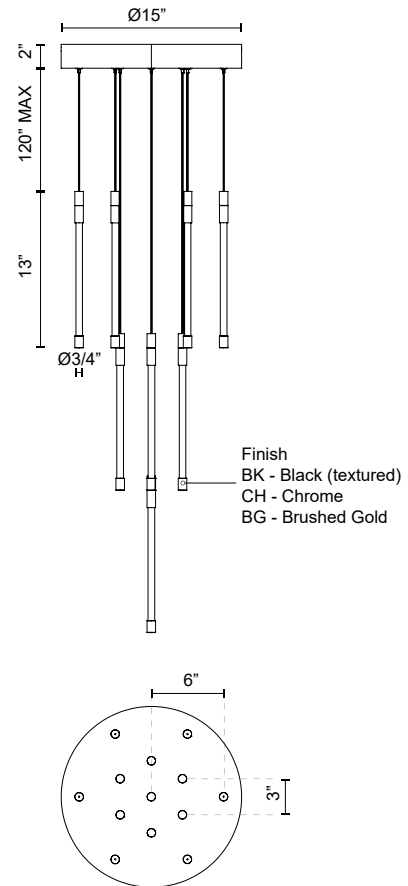

MOTIF MP75113

PENDANTS

PROJECT

MP75113-CH
Chrome

MP75113-BK
Black

MP75113-BG
Brushed Gold

SPECIFICATION DETAILS

Fixture Dimensions	D12-3/4" x H13"
Light Source	LED with DC Driver
Wattage	53W
Total Lumens	6825lm
Delivered Lumens	6115lm
Voltage	120V
Color Temperature	2700K
CRI (Ra)	90CRI
Optional Color Temps	2700K - 5000K Available, Minimum Order Quantities Apply
LED Rated Life	50,000 hours
Dimming	100% - 10%, TRIAC or ELV Dimmer (Not Included)
Glass Details	Clear Glass
Adjustable	Yes
Wire Length	120" Max
Wire Type	BG, BK - Black Coaxial Wire; CH - Clear Coaxial Wire;
Minimum Hang Height	16"
Sloped Ceiling Adaptable	No
Location	Dry
Canopy Dimensions	D15" x H2"
Paint Finish	BG01; BK02; CH01;

* For custom options, consult factory for details.

* For warranty information, please visit www.kuzcolighting.com/warranty

DESCRIPTION

The Motif Collection is inspired by the multitude of configurations in which it can create. Each fixture is comprised of thin lines of light in a refractive cylinder, creating both clean lines and modern elegance. This collection features the latest in modern LED filament technology, creating a warm glow of light throughout each fixture that is both vintage and modern at once.