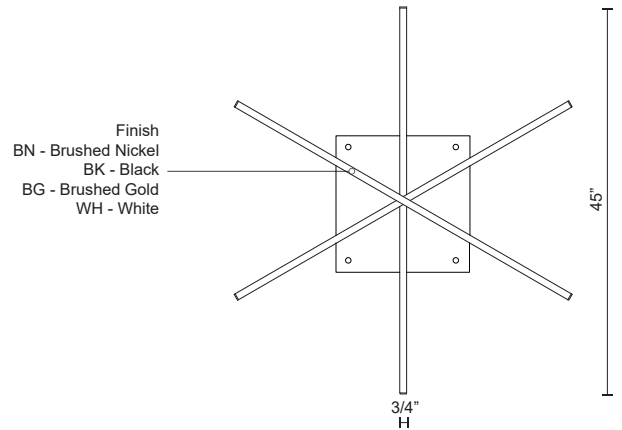

Fixture Dimensions	L45" x W3/4" x H1-1/2"
Light Source	AC LED Module
Wattage	92W
Total Lumens	7200lm
Delivered Lumens	BK-3039lm; BN-4653lm; GD-4482lm; WH-5115lm;
Voltage	120V
Color Temperature	3000K
CRI (Ra)	90CRI
Optional Color Temps	2700K - 5000K Available, Minimum Order Quantities Apply
LED Rated Life	50,000 hours
Dimming	100% - 10%, ELV Dimmer (Not Included)
Diffuser Details	White Acrylic Diffuser
Adjustable	Yes
Wire Length	120" Max
Wire Type	Clear SSL Wire
Minimum Hang Height	8"
Sloped Ceiling Adaptable	Yes
Location	Dry
Canopy Dimensions	L14" x W14" x H1-1/4"
Paint Finish	BG01; BK02; BN02; WH02;

* For custom options, consult factory for details.

* For warranty information, please visit www.kuzcolighting.com/warranty

DESCRIPTION

The linear lights can be configured at different heights and angles to create distinct sculptural orientations. Ordered into clean parallels or jumbled in playful asymmetry, Vega can be customized to complement any space.