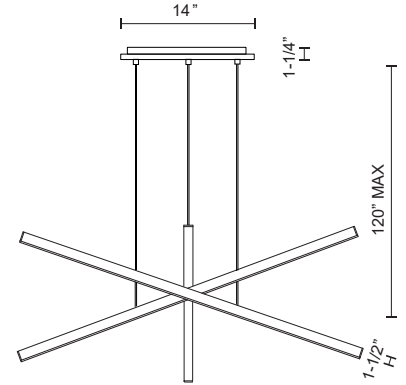

VEGA MP10303

PENDANTS

PROJECT

SPECIFICATION DETAILS

Fixture Dimensions	L45" x W3/4" x H1-1/2"
Light Source	AC LED Module
Wattage	92W
Total Lumens	7200lm
Delivered Lumens	BK-3039lm; BN-4653lm; GD-4482lm; WH-5115lm;
Voltage	120V
Color Temperature	3000K
CRI (Ra)	90CRI
Optional Color Temps	2700K - 5000K Available, Minimum Order Quantities Apply
LED Rated Life	50,000 hours
Dimming	100% - 10%, ELV Dimmer (Not Included)
Diffuser Details	White Acrylic Diffuser
Adjustable	Yes
Wire Length	120" Max
Wire Type	Clear SSL Wire
Minimum Hang Height	8"
Sloped Ceiling Adaptable	Yes
Location	Dry
Canopy Dimensions	L14" x W14" x H1-1/4"
Paint Finish	BG01; BK02; BN02; WH02;

* For custom options, consult factory for details.

* For warranty information, please visit www.kuzcolighting.com/warranty

DESCRIPTION

The linear lights can be configured at different heights and angles to create distinct sculptural orientations. Ordered into clean parallels or jumbled in playful asymmetry, Vega can be customized to complement any space.

KUZCO

CANADA: 19054 28TH AVENUE - SURREY, BC V3Z 6M3

USA: 3035 E. LONE MOUNTAIN ROAD - LAS VEGAS, NV 89081

WWW.KUZCOLIGHTING.COM

© 2018 KUZCO LIGHTING. ALL RIGHTS RESERVED.

COMMENT