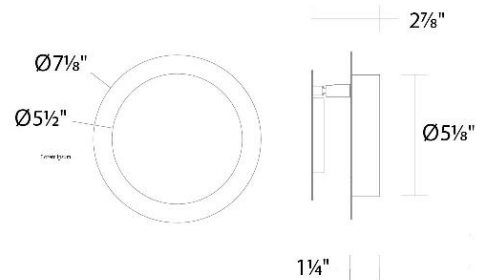

SPECIFICATIONS

Color Temp:	2700K,4000K,3500K,3000K
Input:	120/277V,50/60Hz
CRI:	90
Dimming:	ELV: 100-10% ,TRIAC: 100-5%
Rated Life:	50000 Hours
Mounting:	Can be mounted on wall in all orientations
Standards:	ETL, cETL Damp Location Listed
Construction:	Aluminum body

FINISHES:

LINE DRAWING:

WS-85407