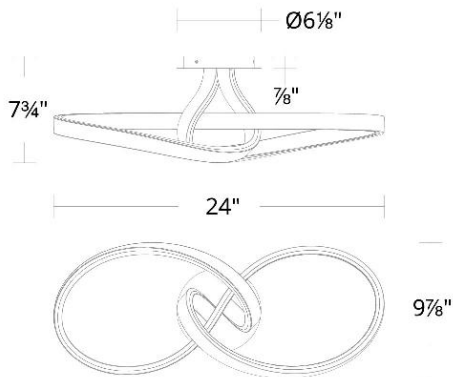

FEATURES

- Handcrafted, free flowing mobius strip of light. Variation expected.
- Driver concealed within the canopy

SPECIFICATIONS

Color Temp:	3000K
Input:	120/277V,50/60Hz
CRI:	90
Dimming:	ELV: 100-10% ,TRIAC: 100-5%
Rated Life:	50000 Hours
Mounting:	Can be mounted on ceiling or wall in all orientations
Standards:	ETL, cETL Damp Location Listed
Construction:	Metal body silicon diffuser

FINISHES:

LINE DRAWING:

FM-45324