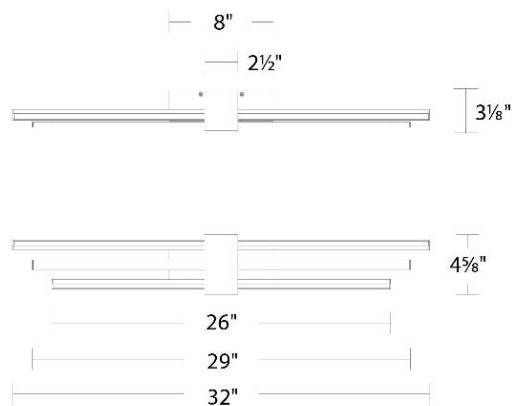

WAC LIGHTING

Melody

Bath & Wall 3000K

Fixture Type: _____

Catalog Number: _____

Project: _____

Location: _____

Model & Size	Color Temp	Finish	LED Watts	LED Lumens	Delivered Lumens
WS-15432 32"	3000K	BK Black BN Brushed Nickel	14 W	775	621

Example: **WS-15432-BN**

For custom requests please contact customs@wacighting.com

DESCRIPTION

Striking a chord. A beautiful bundle of beams edged with glowing diffusers deliver flattering tempo of light.

FEATURES

- Driver concealed within the canopy

SPECIFICATIONS

Color Temp:	3000K
Input:	120-277V,50/60Hz
CRI:	90
Dimming:	ELV: 100-10% , 0-10V: 100-5%,TRIAC: 100-5%
Rated Life:	50000 Hours
Mounting:	Can be mounted on wall in all orientations
Standards:	ETL, cETL Damp Location Listed
Construction:	Extruded aluminum body with acrylic diffuser

FINISHES:

LINE DRAWING:

WS-15432