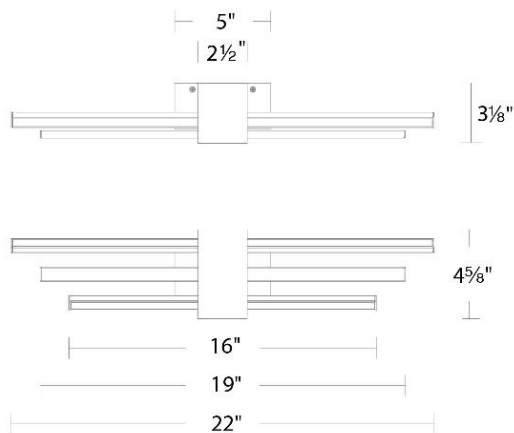

WAC LIGHTING

Melody

Bath & Wall 3000K

Fixture Type: _____

Catalog Number: _____

Project: _____

Location: _____

Model & Size	Color Temp	Finish	LED Watts	LED Lumens	Delivered Lumens
WS-15422 22"	3000K	BK Black BN Brushed Nickel	11 W	605	484

Example: **WS-15422-BN**

For custom requests please contact customs@wacighting.com

DESCRIPTION

Striking a chord. A beautiful bundle of beams edged with glowing diffusers deliver flattering tempo of light.

FEATURES

- Driver concealed within the canopy

SPECIFICATIONS

Color Temp:	3000K
Input:	120-277V,50/60Hz
CRI:	90
Dimming:	ELV: 100-10% , 0-10V: 100-5%,TRIAC: 100-5%
Rated Life:	50000 Hours
Mounting:	Can be mounted on wall in all orientations
Standards:	ETL, cETL Damp Location Listed
Construction:	Extruded aluminum body with acrylic diffuser

FINISHES:

LINE DRAWING:

WS-15422