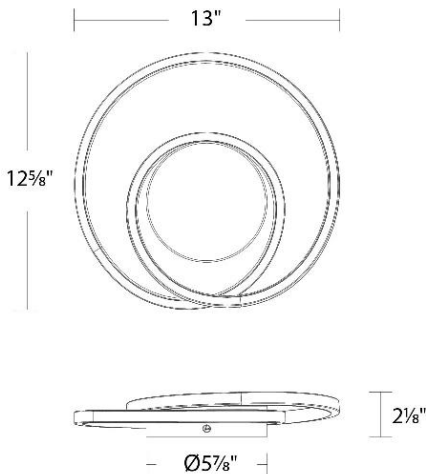

SPECIFICATIONS

Color Temp:	3000K
Input:	120/277V,50/60Hz
CRI:	90
Dimming:	ELV: 100-10% ,TRIAC: 100-5%
Rated Life:	50000 Hours
Mounting:	Can be mounted on ceiling or wall in all orientations
Standards:	ETL, cETL Damp Location Listed
Construction:	Aluminum body, silicone diffuser

FINISHES:

Chrome

Black

LINE DRAWING:

WS-43413