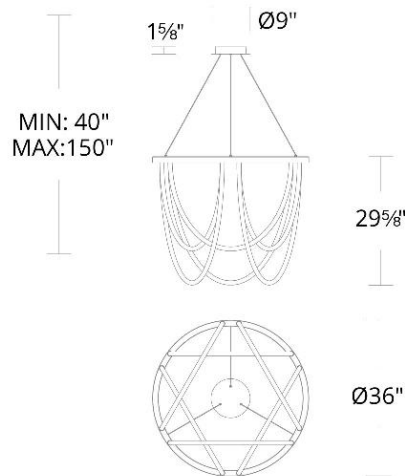

### SPECIFICATIONS

Color Temp:	3000K
Input:	120-277V,50/60Hz
CRI:	90
Dimming:	ELV: 100-10% , 0-10V: 100-5%,TRIAC: 100-5%
Rated Life:	50000 Hours
Standards:	ETL, cETL
	Damp Location Listed
Construction:	Aluminum body, silicone diffuser

### LINE DRAWING:

PD-89436