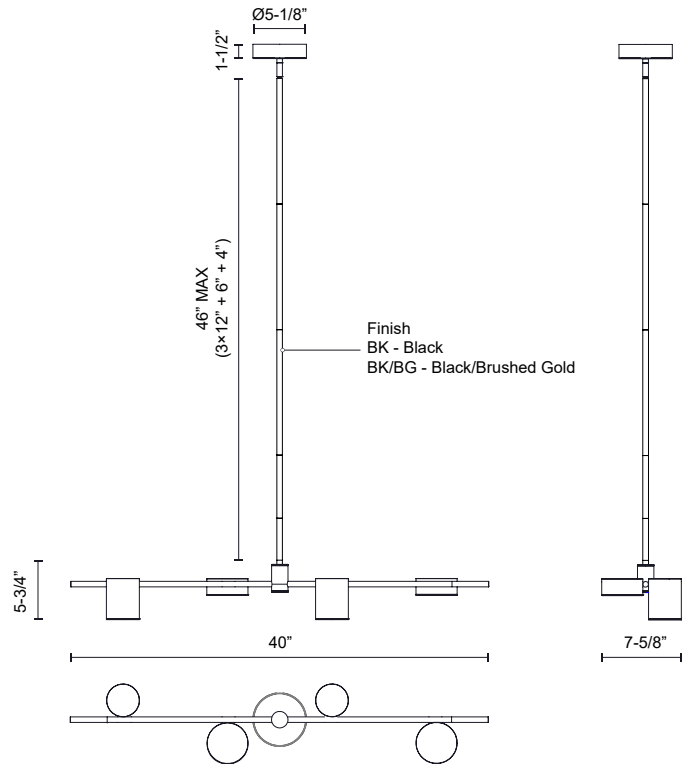

JAYDEN LP96840

PENDANTS

PROJECT

SPECIFICATION DETAILS

Fixture Dimensions	L40" x W7-5/8" x H5-3/4"
Light Source	LED with DC Driver
Wattage	28W
Total Lumens	2320lm
Delivered Lumens	BK-909lm; BK/BG-1018lm;
Voltage	120V
Color Temperature	3000K
CRI (Ra)	90CRI
Optional Color Temps	2700K - 5000K Available, Minimum Order Quantities Apply
LED Rated Life	50,000 hours
Dimming	100% - 10%, TRIAC or ELV Dimmer (Not Included)
Diffuser Details	Frosted Acrylic
Adjustable	Yes
Rod Length	46" Max (3x12" + 1x6" + 1x4")
Wire Length	120"
Minimum Hang Height	15"
Sloped Ceiling Adaptable	Yes, Up to 45 Degrees
Location	Dry
Illumination Direction	Down
Canopy Dimensions	D5-1/8" x H1-1/2"
CEC Title 24 JA8	Yes, JA8-2022
Paint Finish	BG01; BK02;

* For custom options, consult factory for details.

* For warranty information, please visit www.kuzcolighting.com/warranty

DESCRIPTION

Nature takes on modern form in the Jayden Collection. This family of products inspires movement and flow throughout your space with various-sized lamps. Frosted diffusers allow for soft, natural lighting that adds depth and dimension to a room. Available in Black/Brushed Gold or Black with adjustable arms.

KUZCO

CANADA: 19054 28TH AVENUE - SURREY, BC V3Z 6M3

USA: 3035 E. LONE MOUNTAIN ROAD - LAS VEGAS, NV 89081

WWW.KUZCOLIGHTING.COM

© 2023 KUZCO LIGHTING. ALL RIGHTS RESERVED.

COMMENT