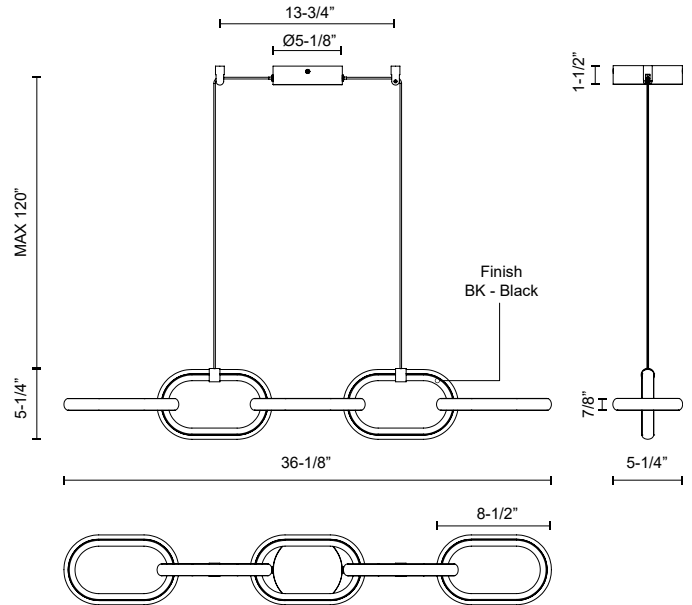

AIREN LP92636

PENDANTS

PROJECT

SPECIFICATION DETAILS

Fixture Dimensions	L36-1/8" x W5-1/4" x H5-1/4"
Light Source	LED with DC Driver
Wattage	41W
Total Lumens	3000lm
Delivered Lumens	2130lm*
Voltage	120V
Color Temperature	3000K
CRI (Ra)	90CRI
Optional Color Temps	2700K - 5000K Available, Minimum Order Quantities Apply
LED Rated Life	50,000 hours
Dimming	100% - 10%, TRIAC or ELV Dimmer (Not Included)
Diffuser Details	White Silicone
Adjustable	Yes
Wire Length	120" Max
Wire Type	Black
Minimum Hang Height	10"
Sloped Ceiling Adaptable	Yes
Location	Dry
Illumination Direction	Up/Down
CEC Title 24 JA8	Yes, JA8-2022
Canopy Dimensions	D5-1/8" x H1-1/2"
Paint Finish	BK02

* For custom options, consult factory for details.

* For warranty information, please visit www.kuzcolighting.com/warranty

DESCRIPTION

The sophistication and elegance of jewelry are at the heart of the Airen Collection. This sleek chain link design comprises interlocking ovals with LEDs around the exterior. With 360-degree illumination, the Airen family immediately ignites a room with both light and personality.

KUZCO

CANADA: 19054 28TH AVENUE - SURREY, BC V3Z 6M3

USA: 3035 E. LONE MOUNTAIN ROAD - LAS VEGAS, NV 89081

WWW.KUZCOLIGHTING.COM

© 2023 KUZCO LIGHTING. ALL RIGHTS RESERVED.

COMMENT