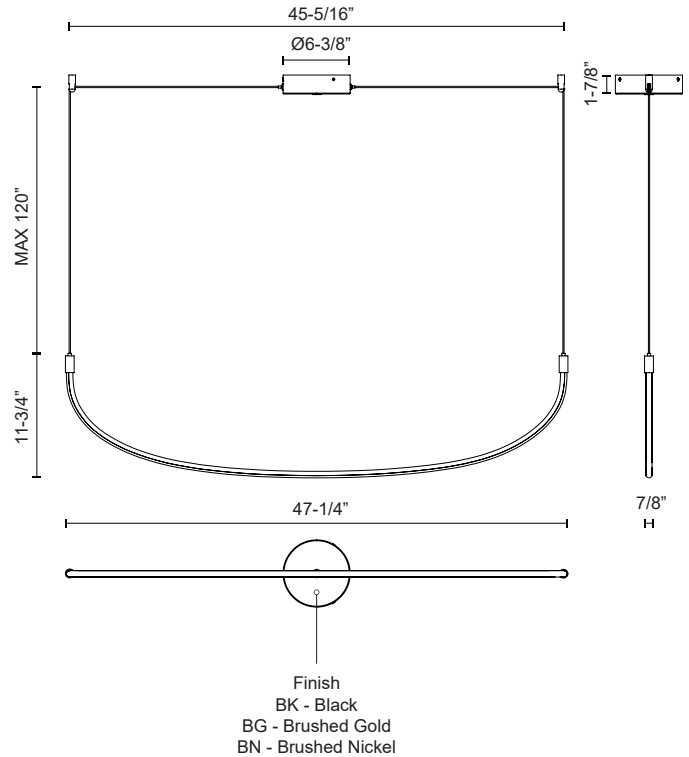

TALIS LP89048

PENDANTS

PROJECT

LP89048-BG
Brushed Gold

LP89048-BK
Black

LP89048-BN
Brushed Nickel

SPECIFICATION DETAILS

Fixture Dimensions	L47-1/4" x W7/8" x H11-3/4"
Light Source	LED with DC Driver
Wattage	24W
Total Lumens	2080lm
Delivered Lumens	BG-1536lm; BK-1477lm; WH-1545lm;
Voltage	120V
Color Temperature	3000K
CRI (Ra)	90CRI
Optional Color Temps	2700K - 5000K Available, Minimum Order Quantities Apply
LED Rated Life	50,000 hours
Dimming	100% - 10%, TRIAC or ELV Dimmer (Not Included)
Adjustable	Yes
Wire Length	120" Max
Wire Type	BG - Black Wire; BK - Black Wire; BN-Clear Wire;
Minimum Hang Height	16"
Location	Dry
Canopy Dimensions	D6-3/8" x H1-7/8"
Sloped Ceiling Adaptable	Yes
CEC Title 24 JA8	Yes, JA8-2022
Paint Finish	BG01; BK02; BN01;

* For custom options, consult factory for details.

* For warranty information, please visit www.kuzcolighting.com/warranty

DESCRIPTION

The Talis is a new take on a Kuzco classic. Forged as a simple yet organic "U" shaped bar of illumination, the Talis is minimal and stylish at the same time. When layered in three or five bars of illumination, the Talis creates a unique melody that is sure to be the statement of any space. Adjust each bar to the height and space you like with this versatile collection.