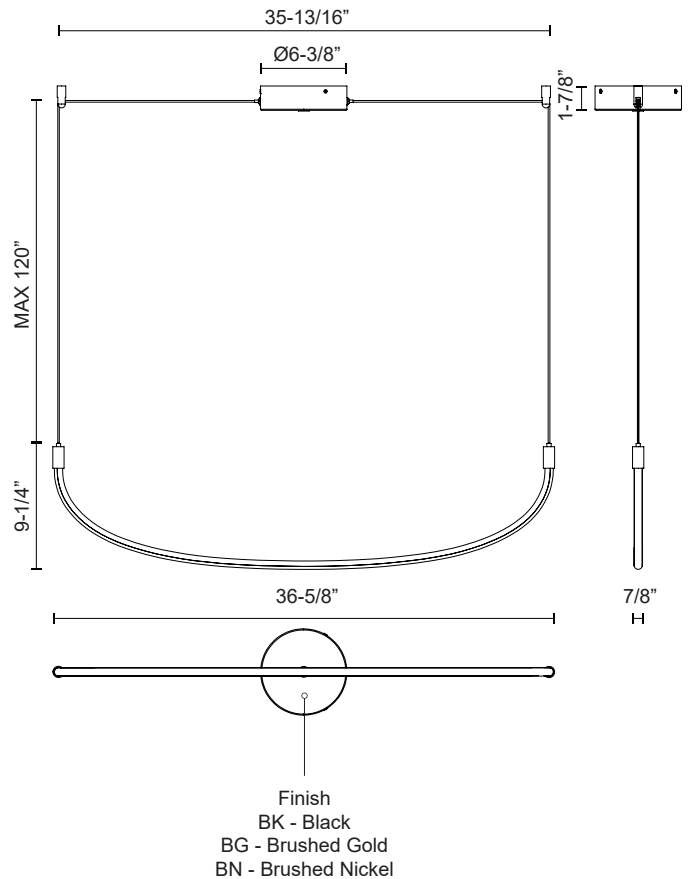

TALIS LP89036

PENDANTS

PROJECT

LP89036-BG
Brushed Gold

LP89036-BK
Black

LP89036-BN
Brushed Nickel

SPECIFICATION DETAILS

Fixture Dimensions	L36-5/8" x W7/8" x H9-1/4"
Light Source	LED with DC Driver
Wattage	20W
Total Lumens	1760lm
Delivered Lumens	BG-1280lm; BK-1231lm; WH-1288lm;
Voltage	120V
Color Temperature	3000K
CRI (Ra)	90CRI
Optional Color Temps	2700K - 5000K Available, Minimum Order Quantities Apply
LED Rated Life	50,000 hours
Dimming	100% - 10%, TRIAC or ELV Dimmer (Not Included)
Adjustable	Yes
Wire Length	120" Max
Wire Type	BG - Black Wire; BK - Black Wire; BN-Clear Wire;
Minimum Hang Height	14"
Sloped Ceiling Adaptable	Yes
Location	Dry
CEC Title 24 JA8	Yes, JA8-2022
Canopy Dimensions	D6-3/8" x H1-7/8"
Paint Finish	BG01; BK02; BN01;

* For custom options, consult factory for details.

* For warranty information, please visit www.kuzcolighting.com/warranty

DESCRIPTION

The Talis is a new take on a Kuzco classic. Forged as a simple yet organic "U" shaped bar of illumination, the Talis is minimal and stylish at the same time. When layered in three or five bars of illumination, the Talis creates a unique melody that is sure to be the statement of any space. Adjust each bar to the height and space you like with this versatile collection.