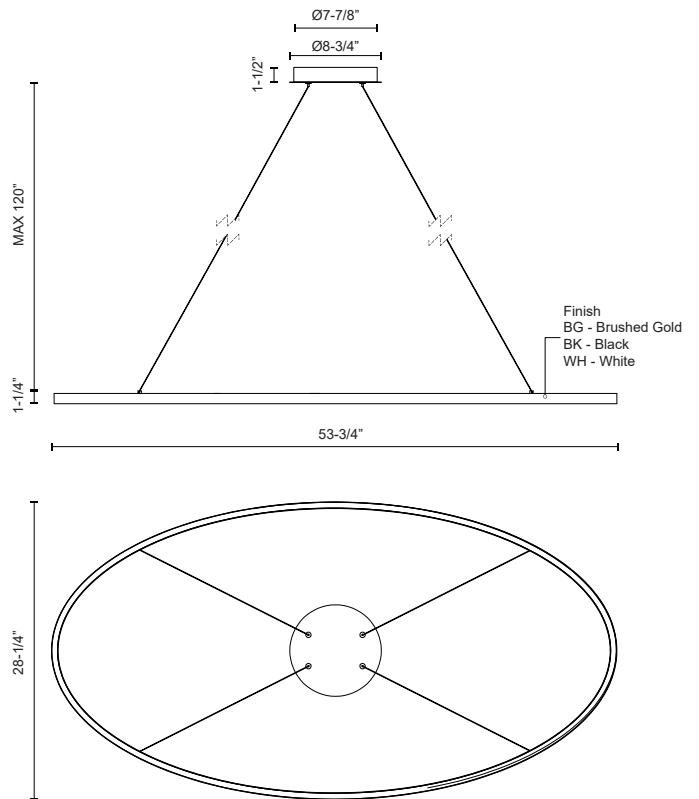

* For custom options, consult factory for details.

* For warranty information, please visit www.kuzcolighting.com/warranty

DESCRIPTION

Ovale: a stunning collection of lighting that redefines modern elegance with its simple yet captivating oval shape. Whether you choose a linear pendant or an exquisite two-tier chandelier, Ovale showcases integrated LED technology, ensuring your space is beautifully illuminated with efficiency and longevity. With three exquisite finishes to choose from – brushed gold, matte black, and matte white – Ovale effortlessly complements your décor, allowing you to create a customized ambiance that exudes timeless sophistication.

- Sleek minimal style for any space
- Brushed Gold, Matte Black, or Matte White finishes
- Integrated LED, no need for bulbs
- Adjustable wire up to 120" in length
- Perfect for kitchens, dining rooms, living rooms, and more

KUZCO

CANADA: 19054 28TH AVENUE - SURREY, BC V3Z 6M3
USA: 3035 E. LONE MOUNTAIN ROAD - LAS VEGAS, NV 89081

WWW.KUZCOLIGHTING.COM

© 2024 KUZCO LIGHTING. ALL RIGHTS RESERVED.

COMMENT