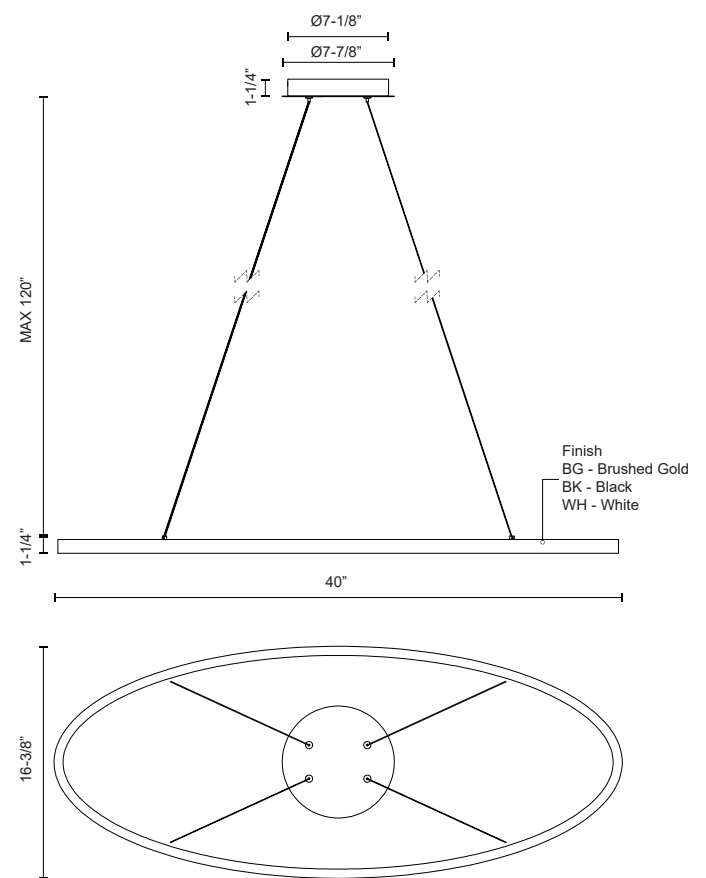

**OVALE**  
**LP79140**  
PENDANTS

PROJECT

LP79140-BG  
Brushed Gold

LP79140-BK  
Black

LP79140-WH  
White

**SPECIFICATION DETAILS**

<b>Fixture Dimensions</b>	L40" x W16-3/8" x H1-1/4"
<b>Light Source</b>	LED with DC Driver
<b>Wattage</b>	28W
<b>Total Lumens</b>	2185lm
<b>Delivered Lumens</b>	BG-1000lm*; BK-1000lm; WH-1330lm*;
<b>Voltage</b>	120V
<b>Color Temperature</b>	3000K
<b>CRI (Ra)</b>	90CRI
<b>Optional Color Temps</b>	2700K - 5000K Available, Minimum Order Quantities Apply
<b>LED Rated Life</b>	50,000 hours
<b>Dimming</b>	100% - 10%, TRIAC or ELV Dimmer (Not Included)
<b>Diffuser Details</b>	White Silicone Diffuser
<b>Adjustable</b>	Yes
<b>Wire Length</b>	120" Max
<b>Wire Type</b>	BG, BK - Black Wire; WH - Clear Wire;
<b>Minimum Hang Height</b>	12"
<b>Sloped Ceiling Adaptable</b>	Yes
<b>Location</b>	Dry
<b>Illumination Direction</b>	Down
<b>CEC Title 24 JA8</b>	Yes, JA8-2022
<b>Canopy Dimensions</b>	D7-7/8" x H1-1/4"
<b>Material</b>	Aluminum
<b>Paint Finish</b>	BG01; BK02; WH02;

- Sleek minimal style for any space
- Brushed Gold, Matte Black, or Matte White finishes
- Integrated LED, no need for bulbs
- Adjustable wire up to 120" in length
- Perfect for kitchens, dining rooms, living rooms, and more