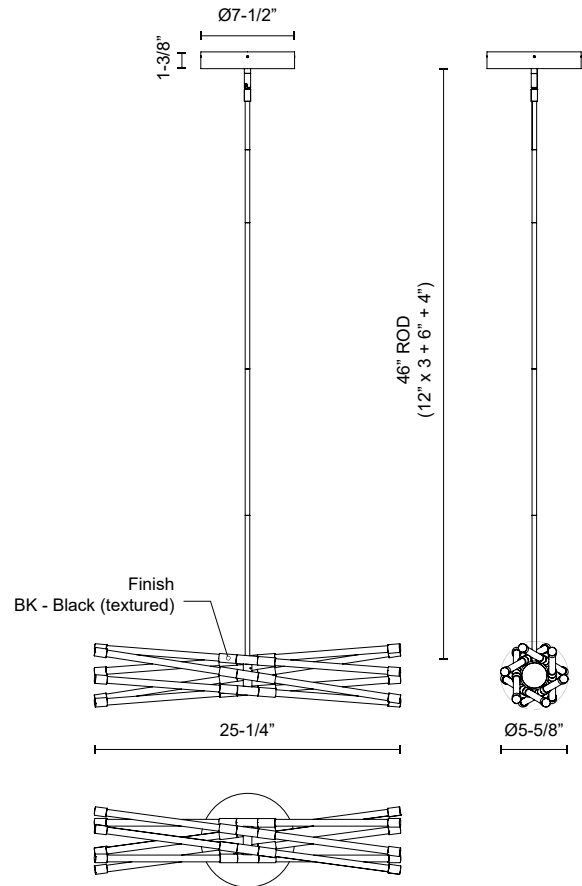

MOTIF LP74626

PENDANTS

PROJECT

SPECIFICATION DETAILS

Fixture Dimensions	L25-1/4" x D5-5/8"
Light Source	LED with DC Driver
Wattage	55W
Total Lumens	6090lm
Delivered Lumens	5645lm
Voltage	120V
Color Temperature	2700K
CRI (Ra)	90CRI
Optional Color Temps	2700K - 5000K Available, Minimum Order Quantities Apply
LED Rated Life	50,000 hours
Dimming	100% - 10%, TRIAC or ELV Dimmer (Not Included)
Glass Details	Clear Glass
Adjustable	Yes
Rod Length	46" Max (3x12" + 1x6" + 1x4")
Wire Length	60"
Minimum Hang Height	12"
Sloped Ceiling Adaptable	Yes, Up to 45 Degrees
Location	Dry
Canopy Dimensions	D7-1/2" x H1-3/8"
Finish Option(s)	Black
Paint Finish	BK02

* For custom options, consult factory for details.

* For warranty information, please visit www.kuzcolighting.com/warranty

DESCRIPTION

The Motif Collection is inspired by the multitude of configurations in which it can create. Each fixture is comprised of thin lines of light in a refractive cylinder, creating both clean lines and modern elegance. This collection features the latest in modern LED filament technology, creating a warm glow of light throughout each fixture that is both vintage and modern at once.

KUZCO

CANADA: 19054 28TH AVENUE - SURREY, BC V3Z 6M3

USA: 3035 E. LONE MOUNTAIN ROAD - LAS VEGAS, NV 89081

WWW.KUZCOLIGHTING.COM

© 2021 KUZCO LIGHTING. ALL RIGHTS RESERVED.

COMMENT