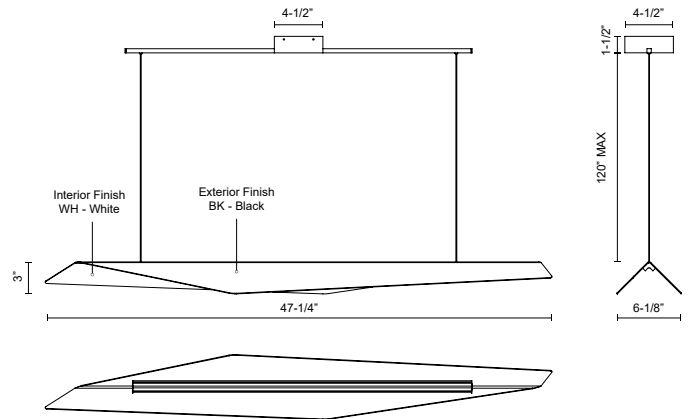

TARO LP70548

PENDANTS

PROJECT

DESCRIPTION

The Taro Collection aims for high impact using minimal elements. With angular shapes molded dimensionally, this collection is simple yet statement making. Available in black or white finishes.

SPECIFICATION DETAILS

Fixture Dimensions	L47-1/4" x W6-1/8" x H3"
Light Source	LED with DC Driver
Wattage	41W
Total Lumens	3390lm
Delivered Lumens	1350lm*
Voltage	120V
Color Temperature	3000K
CRI (Ra)	90CRI
Optional Color Temps	2700K - 5000K Available, Minimum Order Quantities Apply
LED Rated Life	50,000 hours
Dimming	100% - 10%, TRIAC or ELV Dimmer (Not Included)
Adjustable	Yes
Wire Length	120" Max
Wire Type	Black Coaxial Wire
Minimum Hang Height	8"
Sloped Ceiling Adaptable	Yes
Location	Dry
Canopy Dimensions	L4-1/2" x W4-1/2" x H1-1/2"
Paint Finish	BK02; WH02;
Finish Option(s)	Black/White