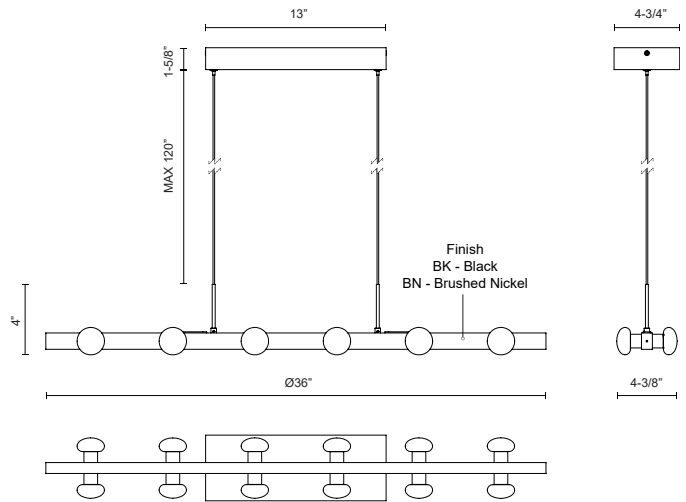

REZZ
LP63436
PENDANTS

PROJECT

SPECIFICATION DETAILS

Fixture Dimensions	L36" x W4-3/8" x H4"
Light Source	LED with DC Driver
Wattage	41W
Total Lumens	3760lm
Delivered Lumens	BK-1000lm; BN-1200lm;
Voltage	120V
Color Temperature	3000K
CRI (Ra)	90CRI
Optional Color Temps	2700K - 5000K Available, Minimum Order Quantities Apply
LED Rated Life	50,000 hours
Dimming	100% - 10%, TRIAC or ELV Dimmer (Not Included)
Glass Details	Opal Glass
Adjustable	Yes
Wire Length	120" Max
Wire Type	BK - Black Wire; BN-Clear Wire;
Sloped Ceiling Adaptable	Yes
Location	Dry
CEC Title 24 JA8	Yes, JA8-2022
Canopy Dimensions	L13" x W4-3/4" x H1-5/8"
Paint Finish	BK02; BN01;

* For custom options, consult factory for details.

* For warranty information, please visit www.kuzcolighting.com/warranty

DESCRIPTION

The Rezz collection is the reimagining of the old Hollywood style we know and love. Simple, glamorous opal glass diffusers dance around a modern, minimal frame to create a totally new look. This collection is simple and stunning, great for a wide variety of design sensibilities. Available in Matte Black or Brushed Nickel accents.

KUZCO

CANADA: 19054 28TH AVENUE - SURREY, BC V3Z 6M3
USA: 3035 E. LONE MOUNTAIN ROAD - LAS VEGAS, NV 89081

WWW.KUZCOLIGHTING.COM

© 2022 KUZCO LIGHTING. ALL RIGHTS RESERVED.

COMMENT