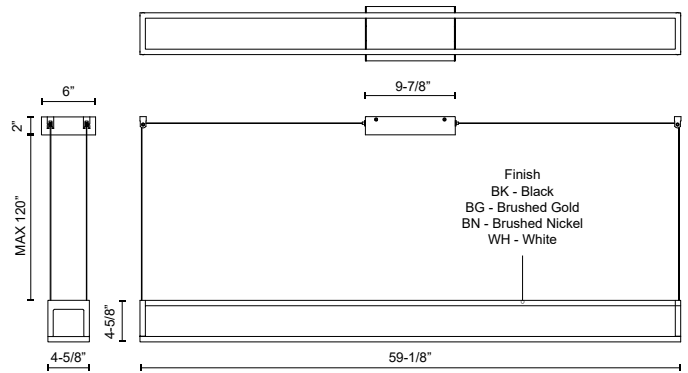

PLAZA
LP45560-UNV
PENDANTS

PROJECT

LP45560-BK-UNV
Black

LP45560-BN-UNV
Brushed Nickel

LP45560-WH-UNV
White

LP45560-BG-UNV
Brushed Gold

SPECIFICATION DETAILS

Fixture Dimensions	L59-1/8" x W4-5/8" x H4-5/8"
Light Source	LED with DC Driver
Wattage	80W
Total Lumens	6550lm
Delivered Lumens	2800lm*
Voltage	120-277V
Color Temperature	3000K
CRI (Ra)	90CRI
Optional Color Temps	2700K - 5000K Available, Minimum Order Quantities Apply
LED Rated Life	50,000 hours
Dimming	100% - 10%, TRIAC or ELV Dimmer (Not Included)
Diffuser Details	White Silicone
Adjustable	Yes
Wire Length	120" Max
Wire Type	BG, BN, WH - Clear; BK - Black
Minimum Hang Height	8"
Sloped Ceiling Adaptable	Yes
Location	Dry
Illumination Direction	Up/Down
CEC Title 24 JA8	Yes, JA8-2022
Canopy Dimensions	L9-7/8" x W6" x H2"
Paint Finish	BG01; BK02; BN01; WH02;

* For custom options, consult factory for details.

* For warranty information, please visit www.kuzcolighting.com/warranty

DESCRIPTION

The Plaza Collection is all about creating movement through lines and lighting. The unique aluminum frame is offered in 4 finishes that go well with any décor or style. These linear fixtures have inset polymeric opal diffusers that provide a glow of up and down light to illuminate your space and create a vibrant mood.