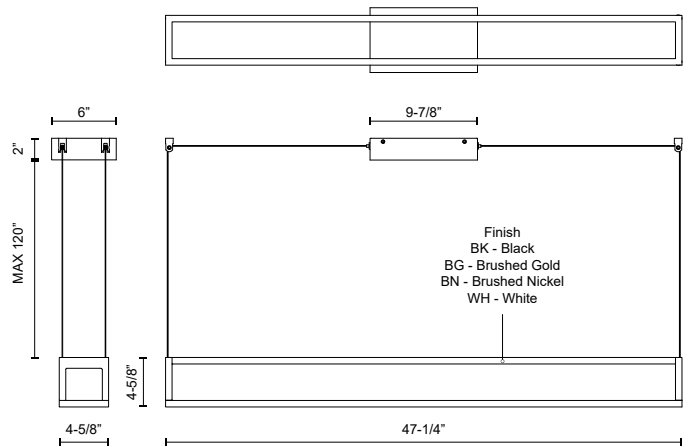

**PLAZA**  
**LP45548-UNV**  
**PENDANTS**

PROJECT

LP45548-BN-UNV  
Brushed Nickel

LP45548-WH-UNV  
White

LP45548-BK-UNV  
Black

LP45548-BG-UNV  
Brushed Gold

**SPECIFICATION DETAILS**

<b>Fixture Dimensions</b>	L47-1/4" x W4-5/8" x H4-5/8"
<b>Light Source</b>	LED with DC Driver
<b>Wattage</b>	65W
<b>Total Lumens</b>	5180lm
<b>Delivered Lumens</b>	2275lm*
<b>Voltage</b>	120-277V
<b>Color Temperature</b>	3000K
<b>CRI (Ra)</b>	90CRI
<b>Optional Color Temps</b>	2700K - 5000K Available, Minimum Order Quantities Apply
<b>LED Rated Life</b>	50,000 hours
<b>Dimming</b>	100% - 10%, TRIAC or ELV Dimmer (Not Included)
<b>Diffuser Details</b>	White Silicone
<b>Adjustable</b>	Yes
<b>Wire Length</b>	120" Max
<b>Wire Type</b>	BG, BN, WH - Clear; BK - Black
<b>Minimum Hang Height</b>	8"
<b>Sloped Ceiling Adaptable</b>	Yes
<b>Location</b>	Dry
<b>Illumination Direction</b>	Up/Down
<b>CEC Title 24 JA8</b>	Yes, JA8-2022
<b>Canopy Dimensions</b>	L9-7/8" x W6" x H2"
<b>Paint Finish</b>	BG01; BK02; BN01; WH02;

\* For custom options, consult factory for details.

\* For warranty information, please visit [www.kuzcolighting.com/warranty](http://www.kuzcolighting.com/warranty)

**DESCRIPTION**

The Plaza Collection is all about creating movement through lines and lighting. The unique aluminum frame is offered in 4 finishes that go well with any décor or style. These linear fixtures have inset polymeric opal diffusers that provide a glow of up and down light to illuminate your space and create a vibrant mood.