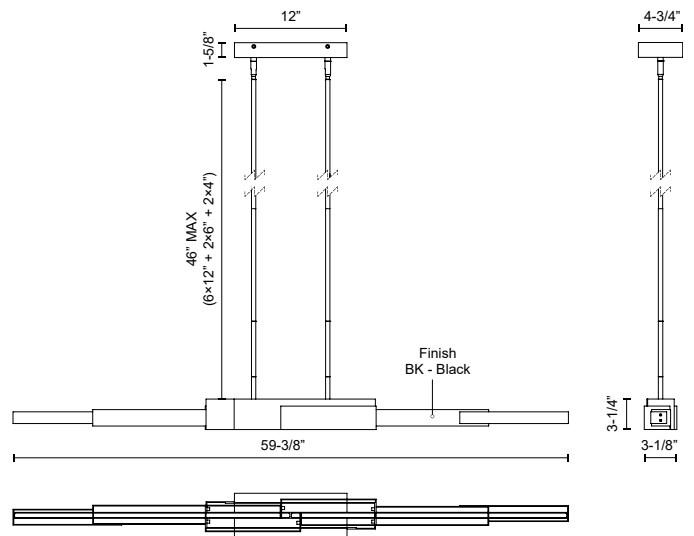

ENZO LP29560

PENDANTS

PROJECT

SPECIFICATION DETAILS

Fixture Dimensions	L59-3/8" x W3-1/8" x H3-1/4"
Light Source	LED with DC Driver
Wattage	62W
Total Lumens	5100lm
Delivered Lumens	3317lm
Voltage	120V
Color Temperature	3000K
CRI (Ra)	90CRI
Optional Color Temps	2700K - 5000K Available, Minimum Order Quantities Apply
LED Rated Life	50,000 hours
Dimming	100% - 10%, TRIAC or ELV Dimmer (Not Included)
Diffuser Details	White Acrylic
Adjustable	Yes
Rod Length	46" Max (6x12" + 2x6" + 2x4")
Minimum Hang Height	12"
Sloped Ceiling Adaptable	Yes, Up to 45 Degrees
Location	Dry
Illumination Direction	Up/Down
CEC Title 24 JA8	Yes, JA8-2022
Canopy Dimensions	L12" x W4-3/4" x H1-5/8"
Paint Finish	BK02

* For custom options, consult factory for details.

* For warranty information, please visit www.kuzcolighting.com/warranty

DESCRIPTION

The Enzo Collection is a modern take on the brilliance of Art-deco design. From the thoughtful details to the contemporary duotone finish, these fixtures are hard to appreciate without being seen in person. The lighting is omni directional, with frosted acrylic diffusers that are spectacular for setting a mood indoors

KUZCO

CANADA: 19054 28TH AVENUE - SURREY, BC V3Z 6M3

USA: 3035 E. LONE MOUNTAIN ROAD - LAS VEGAS, NV 89081

WWW.KUZCOLIGHTING.COM

© 2023 KUZCO LIGHTING. ALL RIGHTS RESERVED.

COMMENT