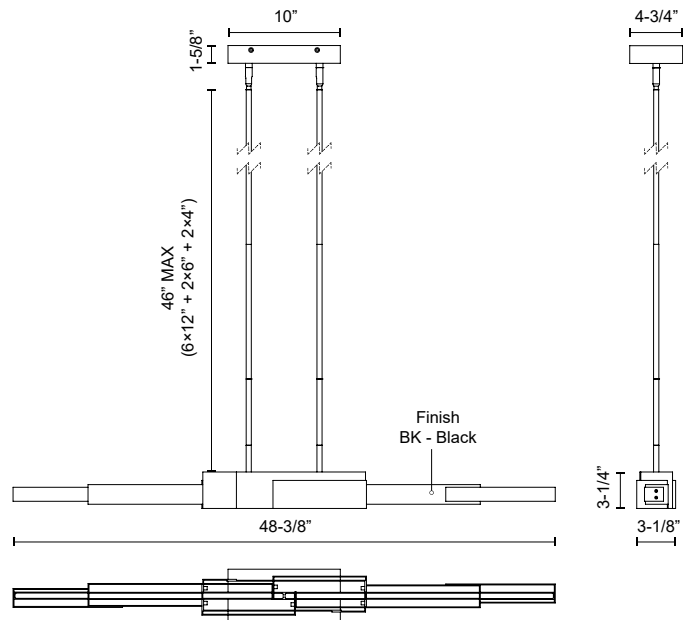

ENZO LP29548

PENDANTS

PROJECT

SPECIFICATION DETAILS

Fixture Dimensions	L48-3/8" x W3-1/8" x H3-1/4"
Light Source	LED with DC Driver
Wattage	40W
Total Lumens	3300lm
Delivered Lumens	2310lm
Voltage	120V
Color Temperature	3000K
CRI (Ra)	90CRI
Optional Color Temps	2700K - 5000K Available, Minimum Order Quantities Apply
LED Rated Life	50,000 hours
Dimming	100% - 10%, TRIAC or ELV Dimmer (Not Included)
Diffuser Details	White Acrylic
Adjustable	Yes
Rod Length	46" Max (6x12" + 2x6" + 2x4")
Minimum Hang Height	12"
Sloped Ceiling Adaptable	Yes, Up to 45 Degrees
Location	Dry
Illumination Direction	Up/Down
CEC Title 24 JA8	Yes, JA8-2022
Canopy Dimensions	L10" x W4-3/4" x H1-5/8"
Paint Finish	BK02

* For custom options, consult factory for details.

* For warranty information, please visit www.kuzcolighting.com/warranty

DESCRIPTION

The Enzo Collection is a modern take on the brilliance of Art-deco design. From the thoughtful details to the contemporary duotone finish, these fixtures are hard to appreciate without being seen in person. The lighting is omni directional, with frosted acrylic diffusers that are spectacular for setting a mood indoors

KUZCO

CANADA: 19054 28TH AVENUE - SURREY, BC V3Z 6M3
USA: 3035 E. LONE MOUNTAIN ROAD - LAS VEGAS, NV 89081

WWW.KUZCOLIGHTING.COM

© 2023 KUZCO LIGHTING. ALL RIGHTS RESERVED.

COMMENT