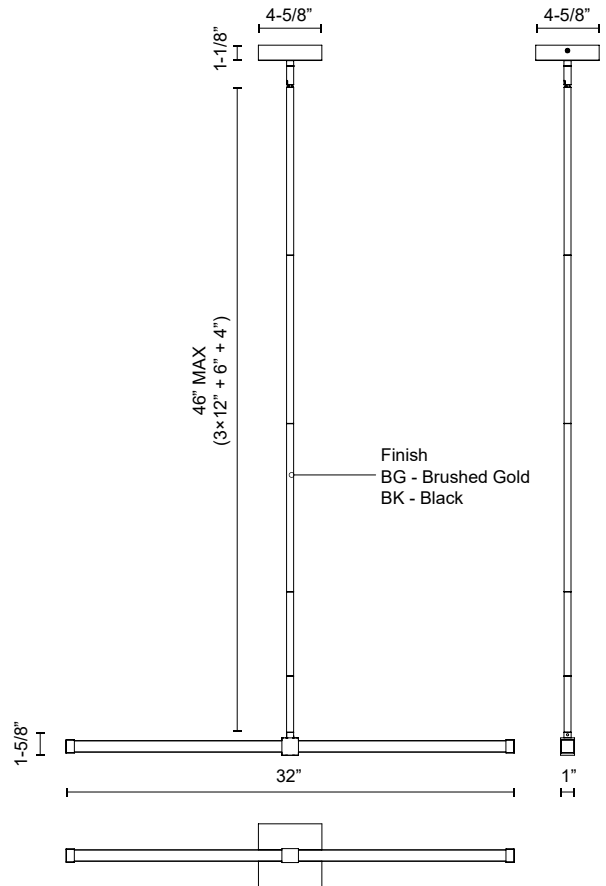

BLADE LP23532

PENDANTS

PROJECT

SPECIFICATION DETAILS

Fixture Dimensions	L32" x W1" x H1-5/8"
Light Source	LED with DC Driver
Wattage	15W
Total Lumens	1350lm
Delivered Lumens	BG-1087lm; BK-1073lm;
Voltage	120V
Color Temperature	3000K
CRI (Ra)	90CRI
Optional Color Temps	2700K - 5000K Available, Minimum Order Quantities Apply
LED Rated Life	50,000 hours
Dimming	100% - 10%, TRIAC or ELV Dimmer (Not Included)
Diffuser Details	Clear Acrylic Exterior/White Silicone Interior
Adjustable	Yes
Rod Length	46" Max (3x12" + 1x6" + 1x4")
Wire Length	120"
Minimum Hang Height	10"
Sloped Ceiling Adaptable	Yes, Up to 45 Degrees
Location	Dry
Illumination Direction	Up/Down
CEC Title 24 JA8	Yes, JA8-2022
Canopy Dimensions	L4-5/8" x W4-5/8" x H1-1/8"
Paint Finish	BG01; BK02;

* For custom options, consult factory for details.

* For warranty information, please visit www.kuzcolighting.com/warranty

DESCRIPTION

The Blade Collection is as artistic as it is functional. With its linear design and long acrylic ribbed diffusers, the entire Blade family delivers a tremendous depth of light that makes for spectacular lighting in high-traffic areas of the home. With a variety of styles and hanging options available, it's easy to create a unique lighting environment of high caliber.

KUZCO

CANADA: 19054 28TH AVENUE - SURREY, BC V3Z 6M3

USA: 3035 E. LONE MOUNTAIN ROAD - LAS VEGAS, NV 89081

WWW.KUZCOLIGHTING.COM

© 2023 KUZCO LIGHTING. ALL RIGHTS RESERVED.

COMMENT