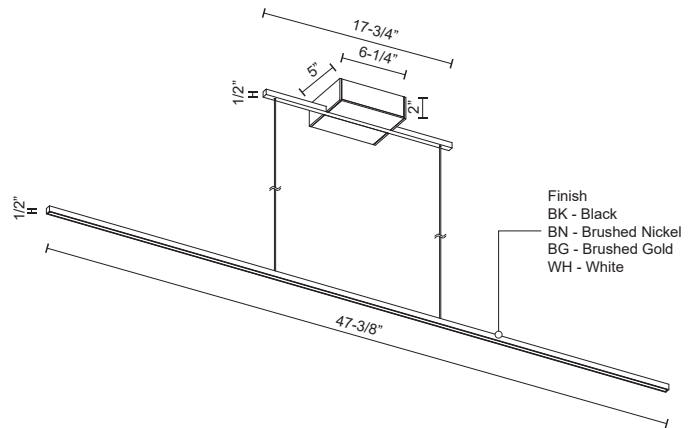

VEGA MINOR LP18248

PENDANTS

PROJECT

SPECIFICATION DETAILS

Fixture Dimensions	L47-3/8" x W1/2" x H1/2"
Light Source	LED with DC Driver
Wattage	35W
Total Lumens	2800lm
Delivered Lumens	BK-930lm; BN-1561lm; WH-1848lm;
Voltage	120V
Color Temperature	3000K
CRI (Ra)	90CRI
Optional Color Temps	2700K - 5000K Available, Minimum Order Quantities Apply
LED Rated Life	50,000 hours
Dimming	100% - 10%, TRIAC or ELV Dimmer (Not Included)
Diffuser Details	White Acrylic Diffuser
Adjustable	Yes
Wire Length	120" Max
Wire Type	BG, BN - Clear Coaxial Wire; BK - Black Coaxial Wire; WH - White Coaxial Wire;
Minimum Hang Height	6"
Sloped Ceiling Adaptable	Yes
Location	Dry
CEC Title 24 JA8	Yes, JA8-2022
Canopy Dimensions	L6-1/4" x W5" x H2"
Paint Finish	BG01; BK02; BN02; WH02;

* For custom options, consult factory for details.

* For warranty information, please visit www.kuzcolighting.com/warranty

DESCRIPTION

Following the success of the Vega family is the next evolution of the line, Vega Minor. The diminutive square linear profile envelops and radiates a soft uniform light in a diverse spectrum of lengths and unique configurations. Refined details with crafted finishes augment the reductive silhouette of the expanded collection.

KUZCO

CANADA: 19054 28TH AVENUE - SURREY, BC V3Z 6M3

USA: 3035 E. LONE MOUNTAIN ROAD - LAS VEGAS, NV 89081

WWW.KUZCOLIGHTING.COM

© 2019 KUZCO LIGHTING. ALL RIGHTS RESERVED.

COMMENT