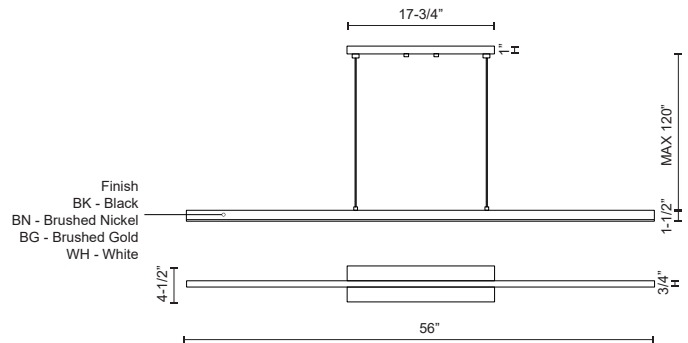

VEGA LP10356

PENDANTS

PROJECT

LP10356-BK
Black

LP10356-BG
Brushed Gold

LP10356-BN
Brushed Nickel

LP10356-WH
White

SPECIFICATION DETAILS

Fixture Dimensions	L56" x W3/4" x H1-1/2"
Light Source	AC LED Module
Wattage	38W
Total Lumens	2990lm
Delivered Lumens	BK-1313lm; BN-2009lm; WH-2209lm;
Voltage	120V
Color Temperature	3000K
CRI (Ra)	90CRI
Optional Color Temps	2700K - 5000K Available, Minimum Order Quantities Apply
LED Rated Life	50,000 hours
Dimming	100% - 10%, ELV Dimmer (Not Included)
Diffuser Details	White Acrylic Diffuser
Adjustable	Yes
Wire Length	120" Max
Wire Type	Clear SSL Wire
Minimum Hang Height	6"
Sloped Ceiling Adaptable	Yes
Location	Dry
CEC Title 24 JA8	Yes, JA8-2022
Canopy Dimensions	L17-3/4" x W4-1/2" x H1"
Paint Finish	BG01; BK02; BN02; WH02;

* For custom options, consult factory for details.

* For warranty information, please visit www.kuzcolighting.com/warranty

DESCRIPTION

Slim state-of-the-art linear LED pendant brings sophistication to any room it is installed in. Available in brushed nickel, brushed gold, black, and white metal finishes with full length linear frosted acrylic diffuser which when lit diffuses the light evenly below. Provided with our powerful 120V AC LED technology, Available in two different sizes and wall sconces, see series for more details.