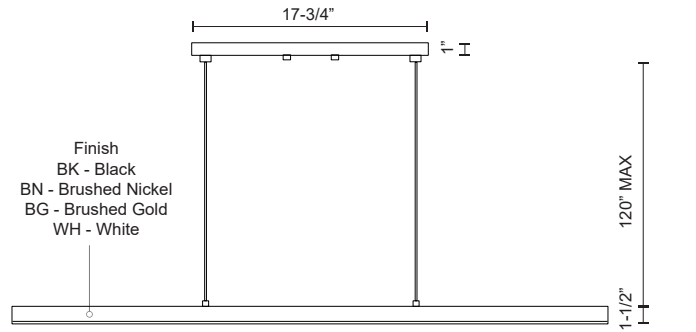

**VEGA**  
**LP10345**  
PENDANTS

PROJECT

LP10345-BK  
Black

LP10345-BG  
Brushed Gold

LP10345-WH  
White

LP10345-BN  
Brushed Nickel

**SPECIFICATION DETAILS**

<b>Fixture Dimensions</b>	L45" x W3/4" x H1-1/2"
<b>Light Source</b>	AC LED Module
<b>Wattage</b>	32W
<b>Total Lumens</b>	2400lm
<b>Delivered Lumens</b>	BK-1013lm; BN-1551lm; WH-1705lm;
<b>Voltage</b>	120V
<b>Color Temperature</b>	3000K
<b>CRI (Ra)</b>	90CRI
<b>Optional Color Temps</b>	2700K - 5000K Available, Minimum Order Quantities Apply
<b>LED Rated Life</b>	50,000 hours
<b>Dimming</b>	100% - 10%, ELV Dimmer (Not Included)
<b>Diffuser Details</b>	White Acrylic Diffuser
<b>Adjustable</b>	Yes
<b>Wire Length</b>	120" Max
<b>Wire Type</b>	Clear SSL Wire
<b>Minimum Hang Height</b>	6"
<b>Sloped Ceiling Adaptable</b>	Yes
<b>Location</b>	Dry
<b>CEC Title 24 JA8</b>	Yes, JA8-2022
<b>Canopy Dimensions</b>	L17-3/4" x W4-1/2" x H1"
<b>Paint Finish</b>	BG01; BK02; BN02; WH02;

\* For custom options, consult factory for details.

\* For warranty information, please visit [www.kuzcolighting.com/warranty](http://www.kuzcolighting.com/warranty)

**DESCRIPTION**

Slim state-of-the-art linear LED pendant brings sophistication to any room it is installed in. Available in brushed nickel, brushed gold, black, and white metal finishes with full length linear frosted acrylic diffuser which when lit diffuses the light evenly below. Provided with our powerful 120V AC LED technology, Available in two different sizes and wall sconces, see series for more details.