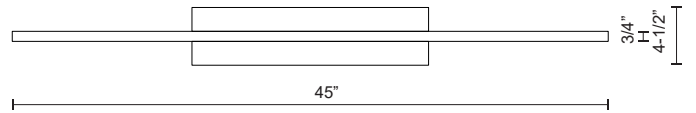

VEGA
LP10345
PENDANTS

PROJECT

SPECIFICATION DETAILS

Fixture Dimensions	L45" x W3/4" x H1-1/2"
Light Source	AC LED Module
Wattage	32W
Total Lumens	2400lm
Delivered Lumens	BK-1013lm; BN-1551lm; WH-1705lm;
Voltage	120V
Color Temperature	3000K
CRI (Ra)	90CRI
Optional Color Temps	2700K - 5000K Available, Minimum Order Quantities Apply
LED Rated Life	50,000 hours
Dimming	100% - 10%, ELV Dimmer (Not Included)
Diffuser Details	White Acrylic Diffuser
Adjustable	Yes
Wire Length	120" Max
Wire Type	Clear SSL Wire
Minimum Hang Height	6"
Sloped Ceiling Adaptable	Yes
Location	Dry
CEC Title 24 JA8	Yes, JA8-2022
Canopy Dimensions	L17-3/4" x W4-1/2" x H1"
Paint Finish	BG01; BK02; BN02; WH02;

* For custom options, consult factory for details.

* For warranty information, please visit www.kuzcolighting.com/warranty

DESCRIPTION

Slim state-of-the-art linear LED pendant brings sophistication to any room it is installed in. Available in brushed nickel, brushed gold, black, and white metal finishes with full length linear frosted acrylic diffuser which when lit diffuses the light evenly below. Provided with our powerful 120V AC LED technology, Available in two different sizes and wall sconces, see series for more details.

KUZCO

CANADA: 19054 28TH AVENUE - SURREY, BC V3Z 6M3
USA: 3035 E. LONE MOUNTAIN ROAD - LAS VEGAS, NV 89081

WWW.KUZCOLIGHTING.COM

© 2016 KUZCO LIGHTING. ALL RIGHTS RESERVED.

COMMENT