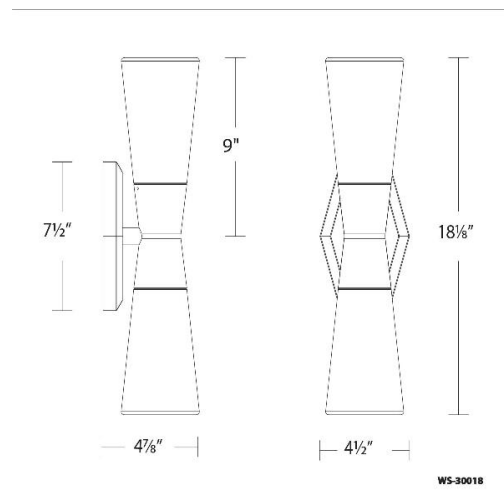

LINE DRAWING: