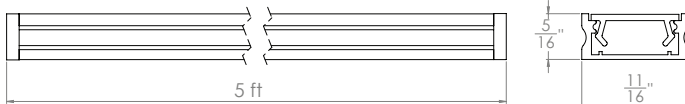

### SPECIFICATIONS

- Mounting:** Can be mounted on ceiling or wall in all orientations
- Finish:** Aluminum
- Operating Temp:** -4°F to 104°F (-20°C to 40°C)
- Standards:** UL & cUL