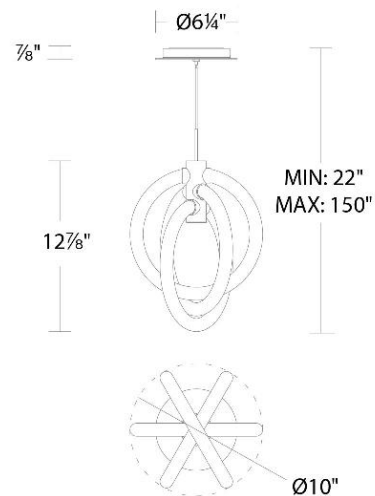

### Mini Pendant 4CCT

Fixture Type: \_\_\_\_\_

Catalog Number: \_\_\_\_\_

Project: \_\_\_\_\_

Location: \_\_\_\_\_

Model & Size	Color Temp	Finish	LED Watts	LED Lumens	Delivered Lumens
PD-27413 13"	2700K	AB Aged Brass	27 W	4000	2045
	3000K	BK Black	27 W	4000	2045
	3500K		27 W	4000	2045
	4000K		27 W	4000	2045

#### SPECIFICATIONS

<b>Color Temp:</b>	4000K,2700K,3500K,3000K
<b>Input:</b>	120/277V,50/60Hz
<b>CRI:</b>	90
<b>Dimming:</b>	ELV: 100-10% ,TRIAC: 100-5%
<b>Rated Life:</b>	50000 Hours
<b>Standards:</b>	ETL, cETL Damp Location Listed
<b>Construction:</b>	Aluminum hardware with silicon diffuser

#### LINE DRAWING:

PD-27413