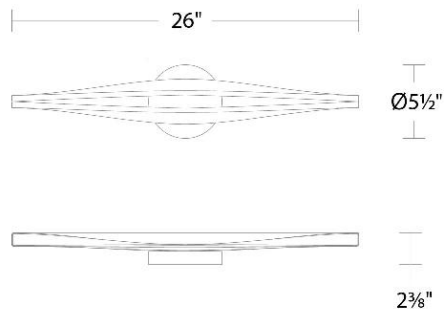

WAC LIGHTING

Jagger

Bath & Wall Light 4CCT

Fixture Type: _____

Catalog Number: _____

Project: _____

Location: _____

Model & Size	Color Temp	Finish	LED Watts	LED Lumens	Delivered Lumens
WS-71426 26"	2700K	BK Black	20 W	1758	1055
	3000K	BN Brushed Nickel	20 W	1758	1055
	3500K		20 W	1758	1055
	4000K		20 W	1758	1055

Example: **WS-71426-40-BN**

For custom requests please contact customs@wacighting.com

DESCRIPTION

Iconic. Resembling the lips of a famed frontman of one of the most influential rock bands of all time, Jagger speaks to an inviting and captivating aesthetic. A round backplate is illuminated by curvaceous diffusers.

FEATURES

- Built in color temperature adjustability. Switch from 2700K/3000K/3500K/4000K
- Option to pre-select color temperature or adjust in the field
- Driver concealed within the canopy

SPECIFICATIONS

Color Temp:	2700K,3500K,4000K,3000K
Input:	120/277V,50/60Hz
CRI:	90
Dimming:	ELV: 100-10% , TRIAC: 100-5%
Rated Life:	50000 Hours
Mounting:	Can be mounted on wall in all orientations
Standards:	ETL, cETL Damp Location Listed
Construction:	Aluminum body with silicone diffuser

FINISHES:

Brushed
Nickel

Black

LINE DRAWING:

WS-71426