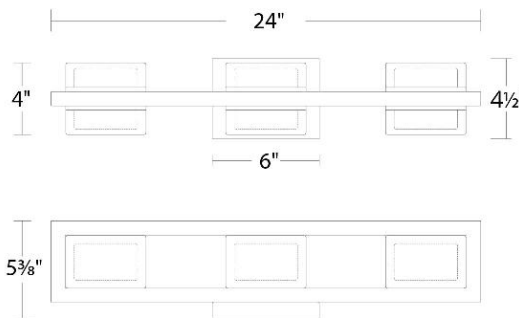

WAC LIGHTING

Interlok

Bath & Wall Light 4CCT

Fixture Type: _____

Catalog Number: _____

Project: _____

Location: _____

Model & Size	Color Temp	Finish	LED Watts	LED Lumens	Delivered Lumens
WS-77424 24"	2700K	BN Brushed Nickel	18 W	2542	1398
	3000K		18 W	2542	1398
	3500K		18 W	2542	1398
	4000K		18 W	2542	1398

Example: **WS-77424-40-BN**

For custom requests please contact customs@wacighting.com

DESCRIPTION

Smoothly opulent. Thick-walled shades offer beautifully diffuse illumination. The frame's elegant lines draw attention to its glass blocks, fashioning a statement of luxury for yourbath.

FEATURES

- Thick walled glass diffusers
- Built in color temperature adjustability. Switch from 2700K/3000K/3500K/4000K
- Option to pre-select color temperature or adjust in the field
- Driver concealed within the canopy

SPECIFICATIONS

Color Temp:	3500K,3000K,2700K,4000K
Input:	120/277V,50/60Hz
CRI:	90
Dimming:	ELV: 100-10% ,TRIAC: 100-5%
Rated Life:	50000 Hours
Mounting:	Can be mounted on ceiling or wall in all orientations
Standards:	ETL, cETL Damp Location Listed
Construction:	Extruded aluminum body with glass diffuser

FINISHES:

Brushed
Nickel

LINE DRAWING:

WS-77424