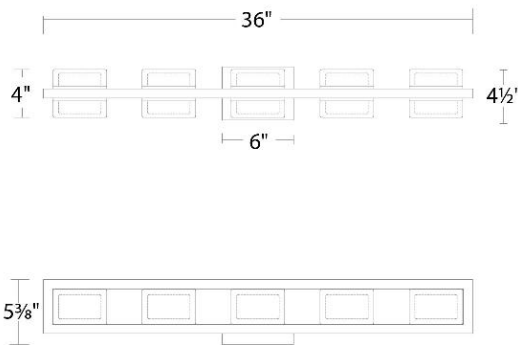

FINISHES:

Brushed
Nickel

LINE DRAWING:

WS-77436