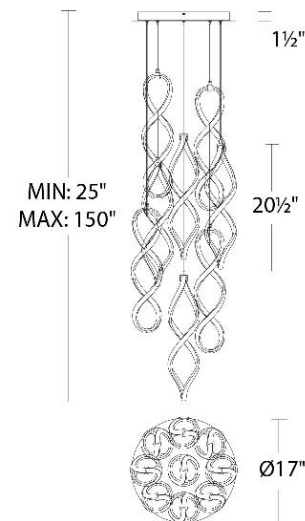

FINISHES:

LINE DRAWING:

PD-47809R

WAC LIGHTING

Interlace

Round Multi Light 4CCT

Fixture Type: _____
 Catalog Number: _____
 Project: _____
 Location: _____

Model & Size	Color Temp & CRI	Watt	Lumens	Finish
PD-47815R 21" - 15 Lights	2 700K/3000K/3500K/4000K 90	321 W	14511	BK Black CH Chrome