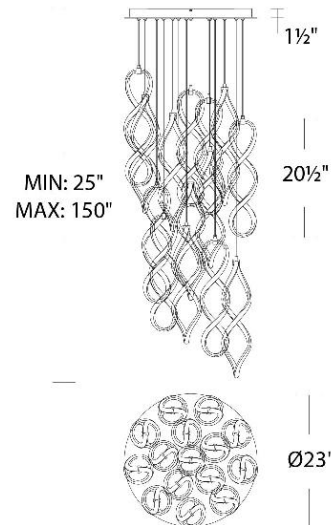

FINISHES:

LINE DRAWING:

PD-47815R

WAC LIGHTING

Interlace

Round Multi Light 4CCT

Fixture Type: _____

Catalog Number: _____