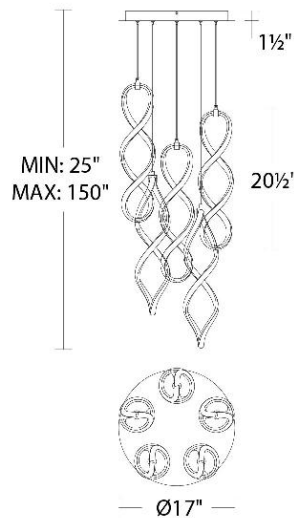

FINISHES:

LINE DRAWING:

PD-47805R

WAC LIGHTING

Interlace

Round Multi Light 4CCT

Model & Size	Color Temp & CRI	Watt	Lumens	Finish
PD-47809R 21" - 9 Lights	2 700K/3000K/3500K/4000K 90	193 W	8707	BK Black CH Chrome