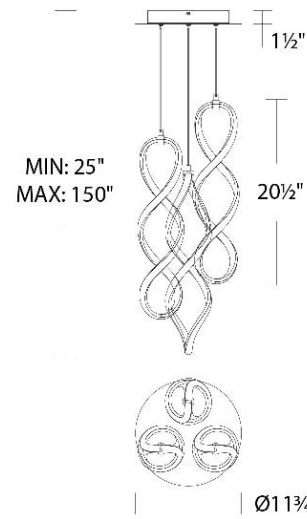

FINISHES:

Chrome Black

LINE DRAWING:

PD-47803R

WAC LIGHTING

Interlace

Round Multi Light 4CCT

Fixture Type: _____