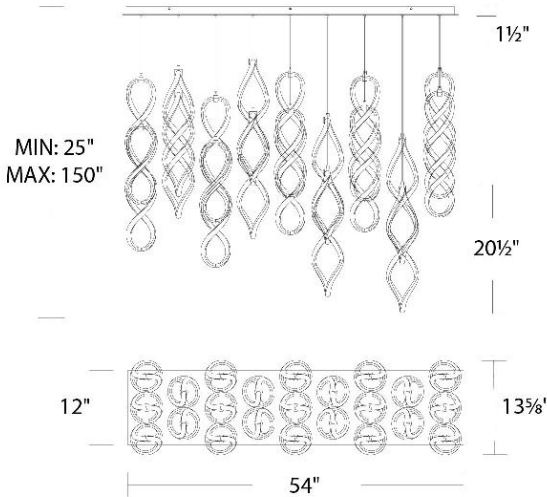

FINISHES:

LINE DRAWING:

PD-47823L