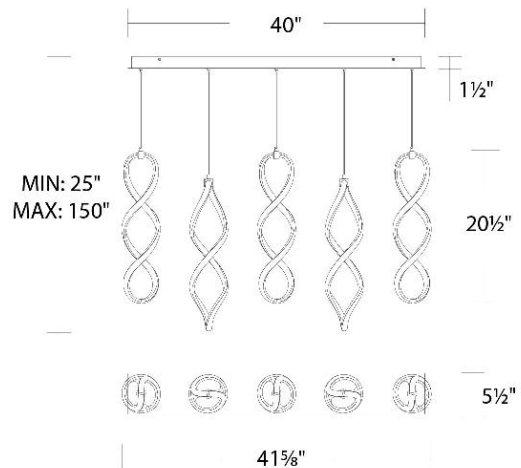

FINISHES:

Chrome

Black

LINE DRAWING:

PD-47805L

WAC LIGHTING

Interlace

Linear Multi Light 4CCT