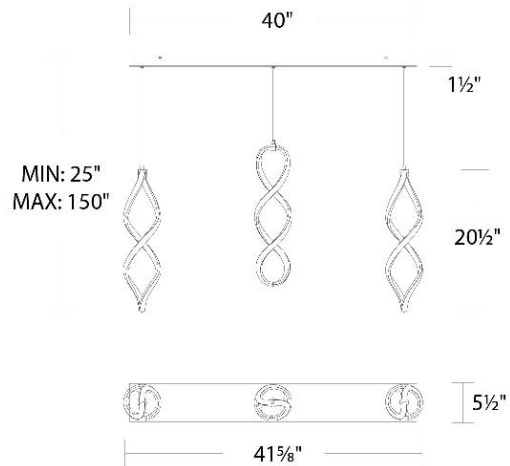

LINE DRAWING: