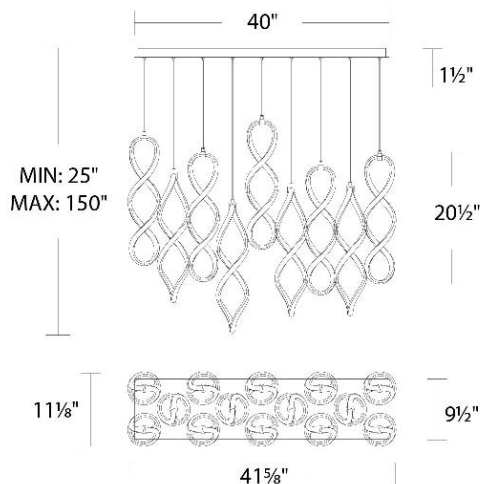

FINISHES:

Chrome

Black

LINE DRAWING:

PD-47814L

WAC LIGHTING

Interlace

Linear Multi Light 4CCT