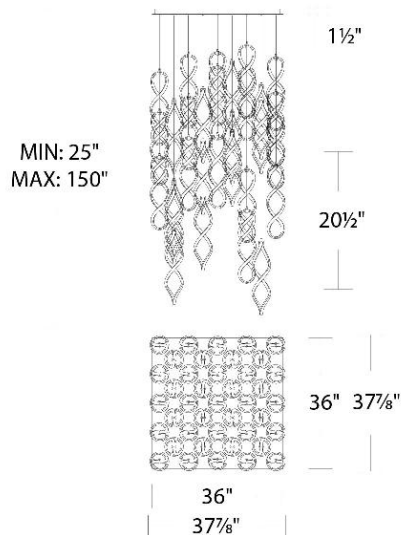

#### FEATURES

- Omnidirectional diffused illumination
- Low profile, adjustable powered aircraft cables for an ultra-clean look
- Built in color temperature adjustability. Switch from 2700K/3000K/3500K/4000K
- NEC CODE (314.24) requires that ceiling outlet boxes in the U.S. support up to 50 lbs.
- This fixture in the 25 & 41 light format exceeds 50 lbs. and must be installed adequately on the ceiling with weight distributed evenly on the mounting backplate.
- Driver concealed within the canopy

#### SPECIFICATIONS

Color Temp:	2700K/3000K/3500K/4000K
Input:	120-277V,50/60Hz
CRI:	90
Dimming:	ELV: 100-10% , 0-10V: 100-5%,TRIAC: 100-5%
Rated Life:	50000 Hours
Standards:	ETL, cETL Damp Location Listed
Construction:	Aluminum body, silicone diffuser

#### LINE DRAWING:

PD-47841S