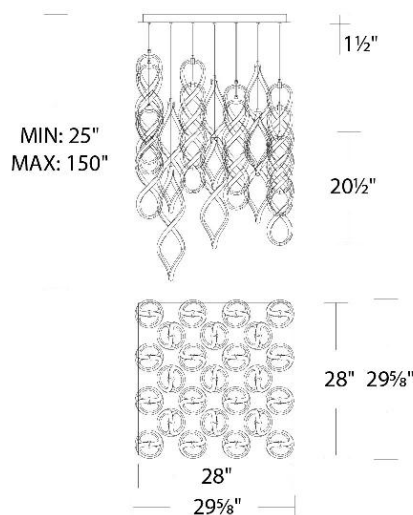

LINE DRAWING: