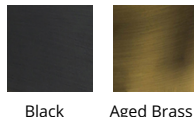

FINISHES:

LINE DRAWING: