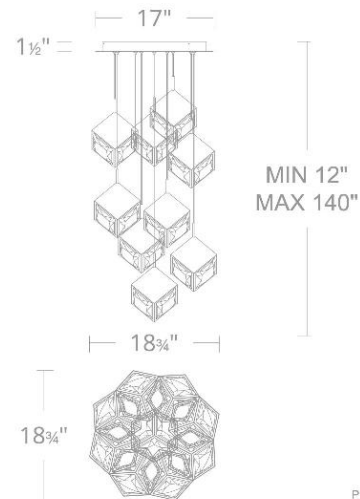

FINISHES:

LINE DRAWING: