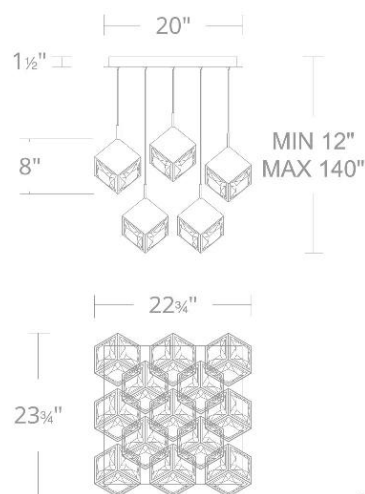

WAC LIGHTING

Ice Cube

Square Multi Light 4CCT

Fixture Type: _____
 Catalog Number: _____
 Project: _____
 Location: _____

Model & Size	Color Temp & CRI	Watt	Lumens	Finish
PD-29313S 8" - 13 Lights	2 700K/3000K/3500K/4000K 90	93 W	4970	AB Aged Brass BK Black

Example: **PD-29313S-BK**

For custom requests please contact customs@waclighting.com

DESCRIPTION

Faceted like a hand-cut jewel, adding a dash of chic to a room's ensemble.

FEATURES

- K9 crystal
- Low profile, adjustable powered aircraft cables for an ultra-clean look
- Built in color temperature adjustability. Switch from 2700K/3000K/3500K/4000K
- NEC CODE (314.24) requires that ceiling outlet boxes in the U.S. support up to 50 lbs.
- This fixture in the 13, 25, & 41 light format exceeds 50 lbs. and must be installed adequately on the ceiling with weight distributed evenly on the mounting backplate.
- Driver concealed within the canopy

FINISHES:

Black Aged Brass

LINE DRAWING:

PD-29313S

WAC LIGHTING

Ice Cube

Square Multi Light 4CCT

Model & Size	Color Temp & CRI	Watt	Lumens	Finish
PD-29325S 8" - 25 Lights	2 700K/3000K/3500K/4000K 90	180 W	9640	AB Aged Brass BK Black