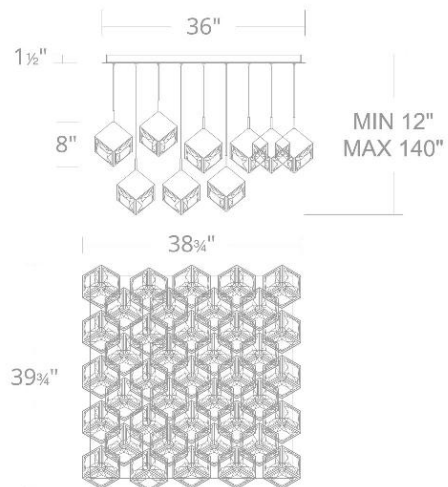

Example: **PD-29313S-BK**

For custom requests please contact customs@waclighting.com

DESCRIPTION

Faceted like a hand-cut jewel, adding a dash of chic to a room's ensemble.

FEATURES

- K9 crystal
- Low profile, adjustable powered aircraft cables for an ultra-clean look
- Built in color temperature adjustability. Switch from 2700K/3000K/3500K/4000K
- NEC CODE (314.24) requires that ceiling outlet boxes in the U.S. support up to 50 lbs.
- This fixture in the 13, 25, & 41 light format exceeds 50 lbs. and must be installed adequately on the ceiling with weight distributed evenly on the mounting backplate.
- Driver concealed within the canopy

FINISHES:

Black Aged Brass

LINE DRAWING:

PD-29341S