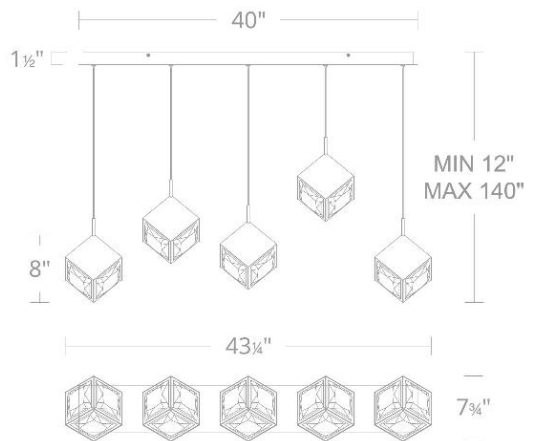

REPLACEMENT PARTS

RPL-GLA-29308 - PD-29308 Crystal

FINISHES:

LINE DRAWING:

PD-29305L

WAC LIGHTING

Ice Cube

Linear Multi Light 4CCT