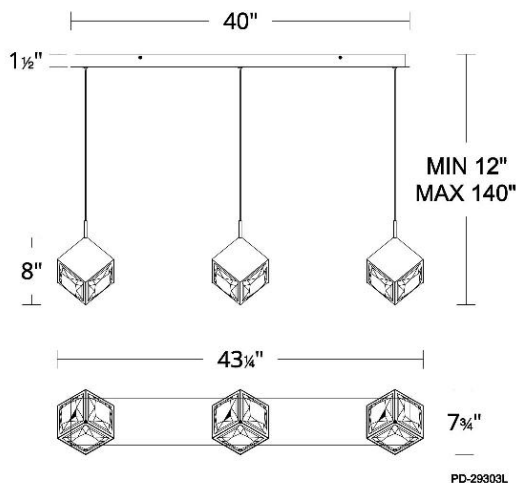

LINE DRAWING: