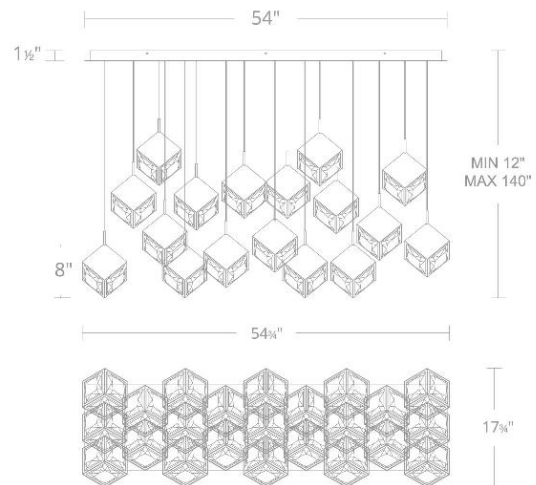

REPLACEMENT PARTS

RPL-GLA-29308 - PD-29308 Crystal

FINISHES:

Aged Brass Black

LINE DRAWING:

PD-29323L