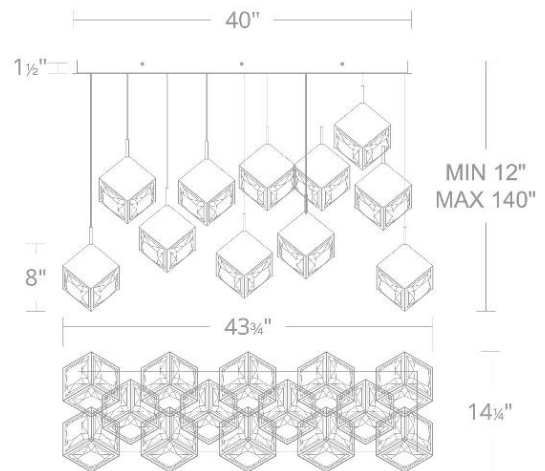

LINE DRAWING: