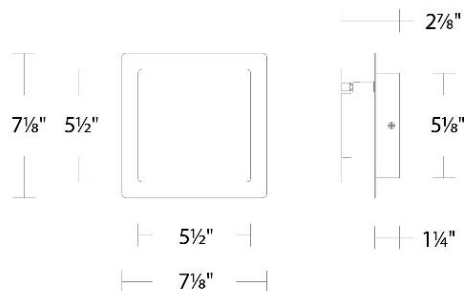

WAC LIGHTING

Greet

Wall Sconce 4CCT

Fixture Type: _____

Catalog Number: _____

Project: _____

Location: _____

Model & Size	Color Temp	Finish	LED Watts	LED Lumens	Delivered Lumens
WS-87407 7"	2700K	BK Black	8 W	630	488
	3000K	WT White	8 W	630	488
	3500K		8 W	630	488
	4000K		8 W	630	488

Example: **WS-87407-40-WT**

For custom requests please contact customs@wacighting.com

DESCRIPTION

Equilateral geometry. Two squares form a boxy frame. The smallest floats over integrated LEDs, allowing soft illumination to radiate around its edges.

FEATURES

- Light source offers 360 degree rotation
- Built in color temperature adjustability. Switch from 2700K/3000K/3500K/4000K
- Option to pre-select color temperature or adjust in the field
- Driver concealed within the canopy

SPECIFICATIONS

Color Temp:	3500K,2700K,4000K,3000K
Input:	120/277V,50/60Hz
CRI:	90
Dimming:	ELV: 100-10% ,TRIAC: 100-5%
Rated Life:	50000 Hours
Mounting:	Can be mounted on wall in all orientations
Standards:	ETL, cETL Damp Location Listed
Construction:	Aluminum body

FINISHES:

LINE DRAWING:

WS-87407