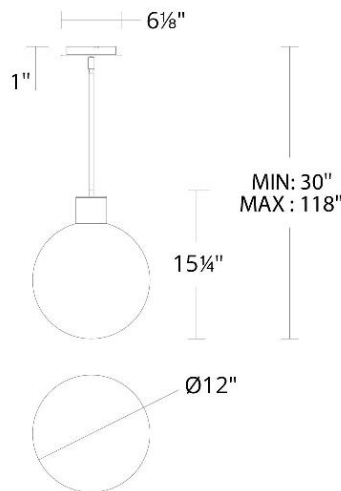

WAC LIGHTING

Gaze

Pendant 4CCT

Fixture Type: _____

Catalog Number: _____

Project: _____

Location: _____

Model & Size	Color Temp	Finish	LED Watts	LED Lumens	Delivered Lumens
PD-23412 12"	2700K	BK Black	12 W	570	485
	3000K	BN Brushed Nickel	12 W	570	485
	3500K		12 W	570	485
	4000K		12 W	570	485

FEATURES

- Three 12" and one 6" downrods included (additional downrods available)
- May be mounted on a sloped ceiling
- Built in color temperature adjustability. Switch from 2700K/3000K/3500K/4000K
- Option to pre-select color temperature or adjust in the field
- Spin-on round canopy with minimal hardware
- Driver concealed within the canopy

SPECIFICATIONS

Color Temp:	3000K,4000K,2700K,3500K
Input:	120/277V,50/60Hz
CRI:	90
Dimming:	ELV: 100-10% ,TRIAC: 100-5%
Rated Life:	50000 Hours
Standards:	ETL, cETL Damp Location Listed
Construction:	Aluminum hardware with glass diffuser

FINISHES:

LINE DRAWING:

PD-23412